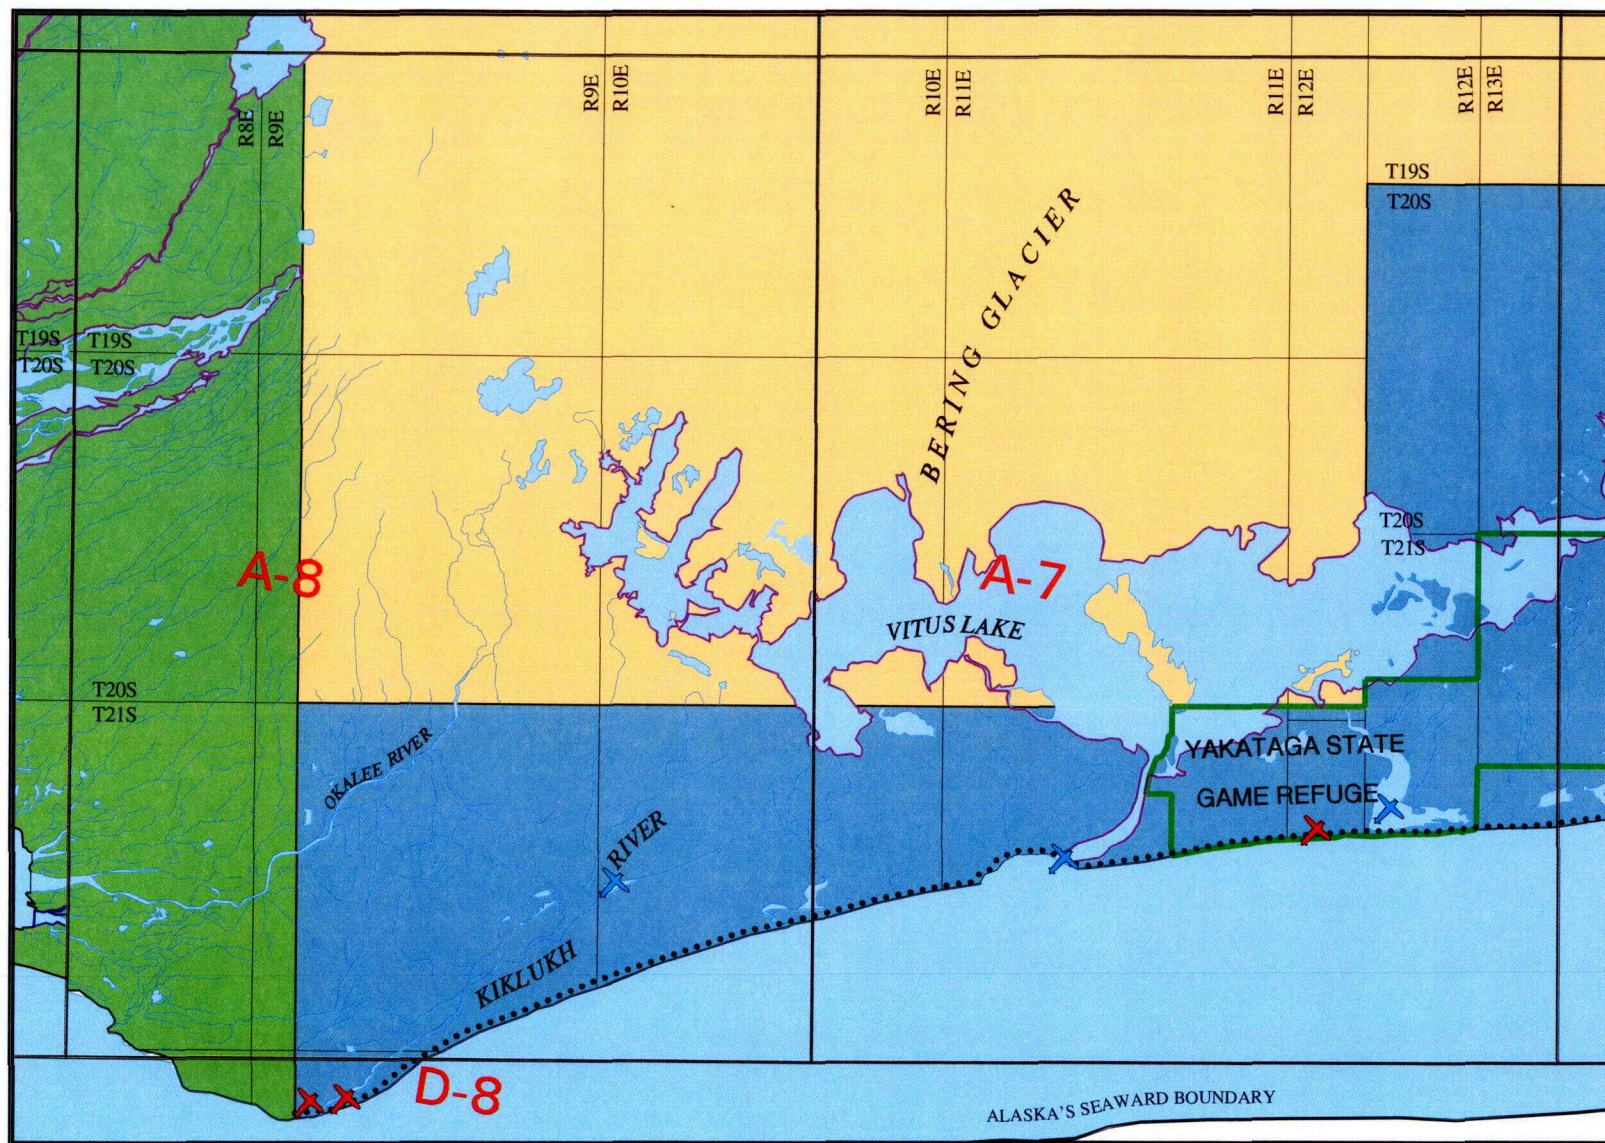

BERING GLACIER A-7 & A-8, Icy Bay D-8

◆ RESERVED EASEMENTS:

No Easements Reserved

USGS Quadrangles Bering Glacier A-7 & A-8 & Icy Bay D-8

- PRINCE WILLIAM SOUND PUBLIC ACCESS ATLAS LEGEND -

State	Municipal Tidelands	Highways	Campsite	Wheel Strip
Native	State Marine Park	Roads	Public Cabin	Beach Strip
Chugach National Forest	SGR or CHA	Trails	Boat Launch	Floatplane
Wrangell-St. Elias NP	State Determined Navigable Water	Winter Trails	Dock	Anchorage
BLM	BLM Determined Navigable Water	Atlas Boundary	Visitor Center	Mooring Buoy
Municipal	Small Parcel-Color Indicates Ownership	USGS Quad	Picnic Site	
Private				
Mental Health				
University				