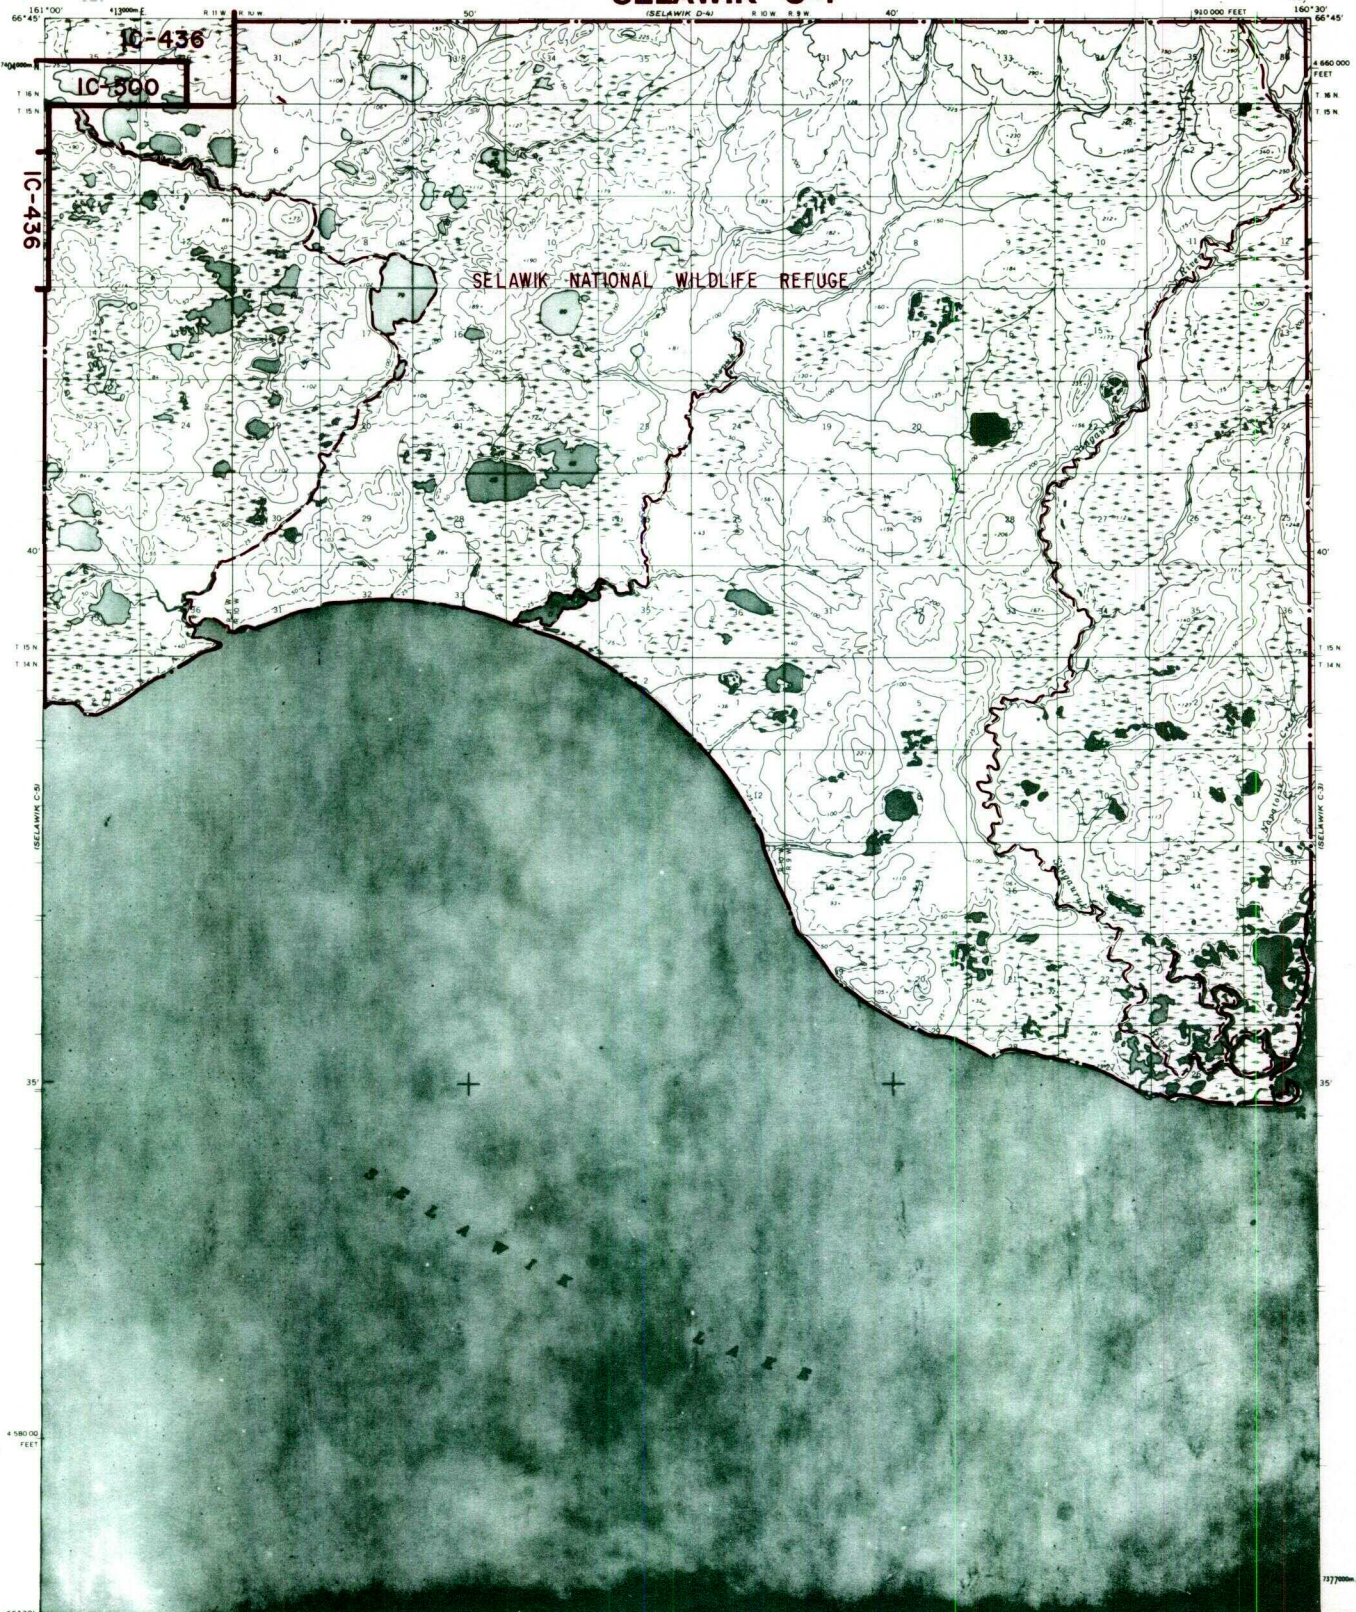

SELAWIK C-4

IC OR PATENT BDY. N FEDERALLY DETERMINED NAVIGABLE - · - NATIONAL PRESERVE LAND BDY.
WATER EXCLUSION BDY. - - - STATE DETERMINED NAVIGABLE · · · · Δ EASEMENTS & ACCESS ROUTES

Scale in Miles
May 1988

RESERVED EASEMENTS

No easements reserved.