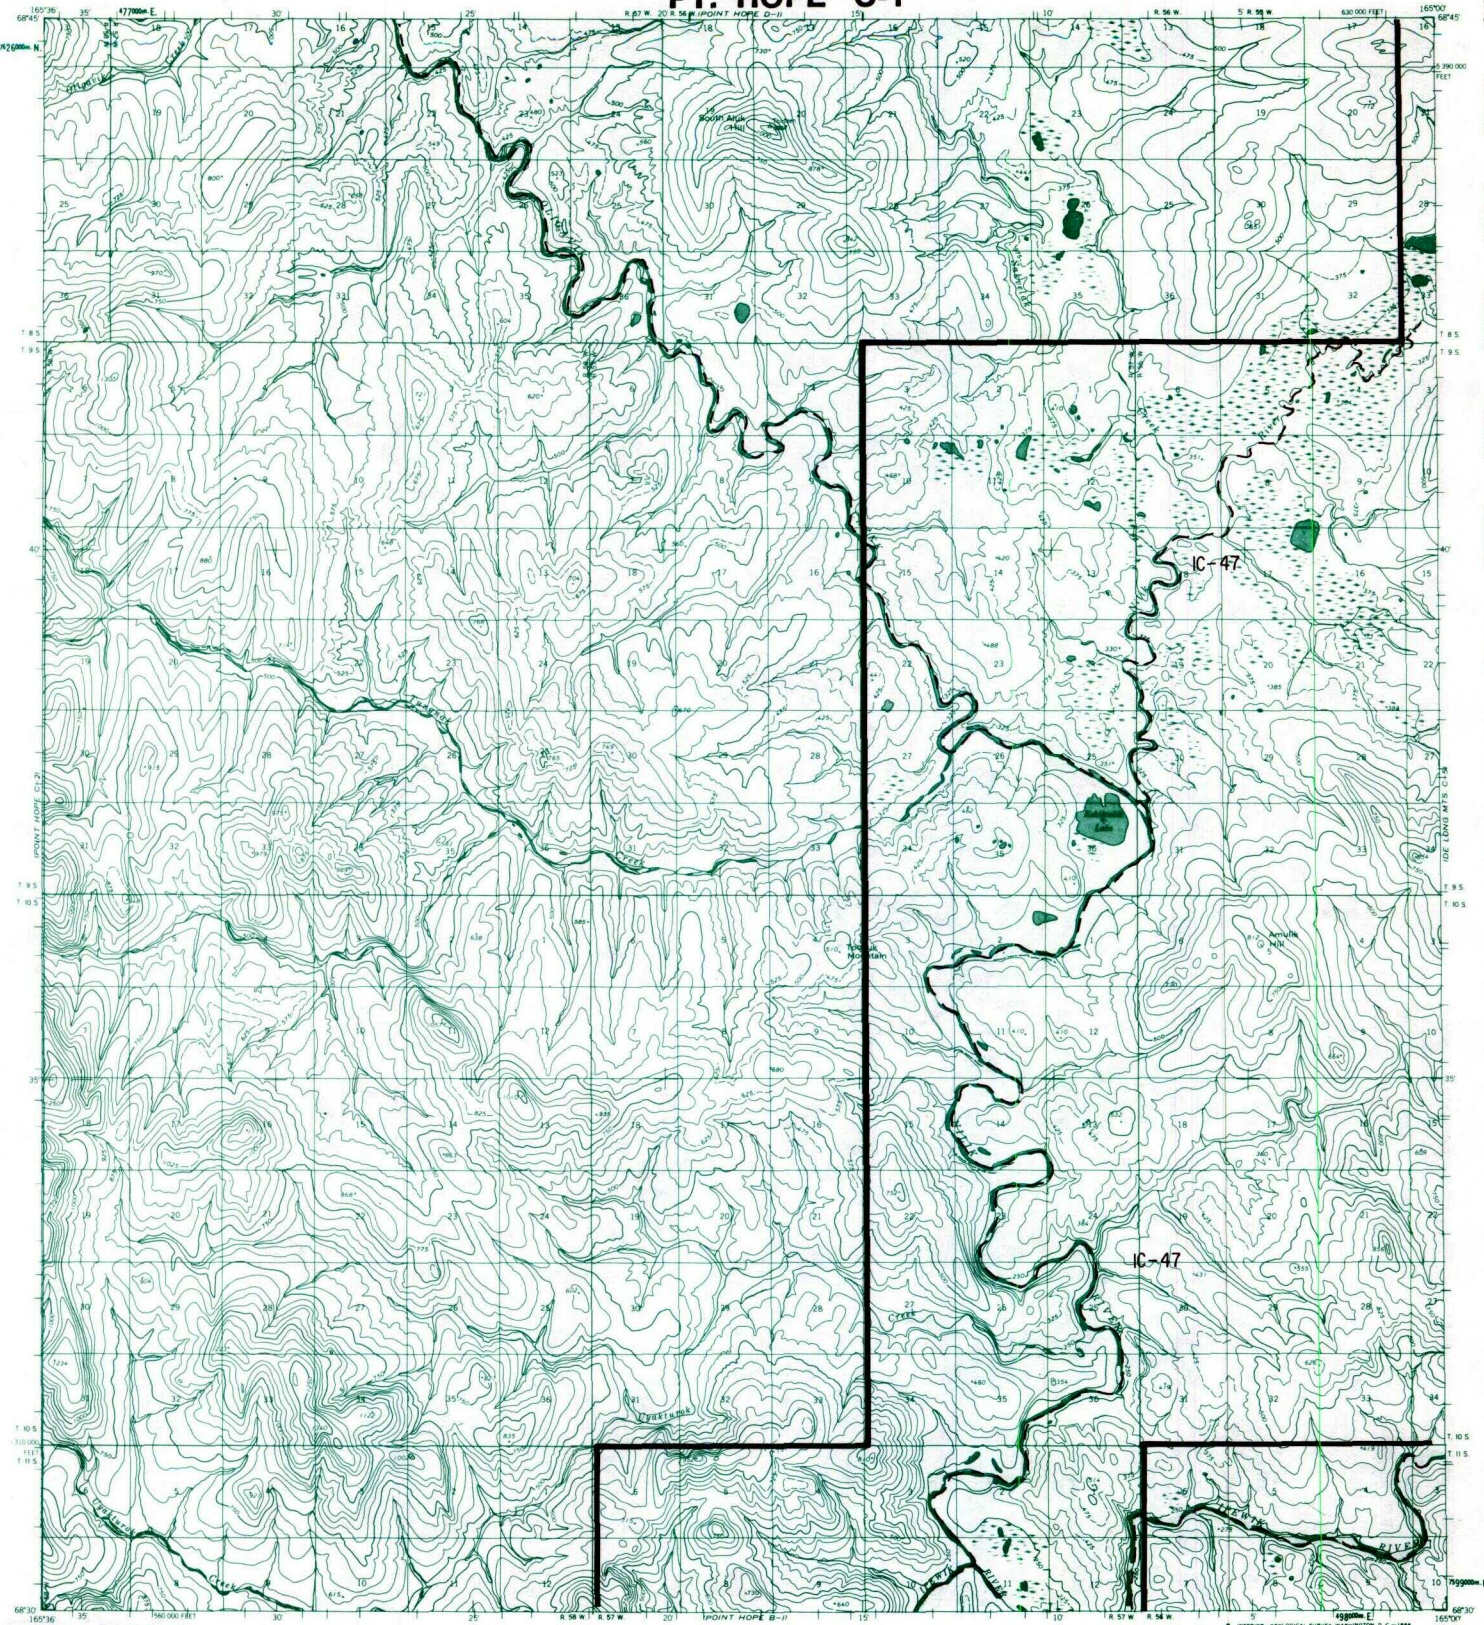

# PT. HOPE C-1

- IC OR PATENT BDY.
- FEDERALLY DETERMINED NAVIGABLE
- NATIONAL PRESERVE LAND BDY.
- WATER EXCLUSION BDY.
- STATE DETERMINED NAVIGABLE
- EASEMENTS & ACCESS ROUTES

## RESERVED EASEMENTS

No easements reserved.