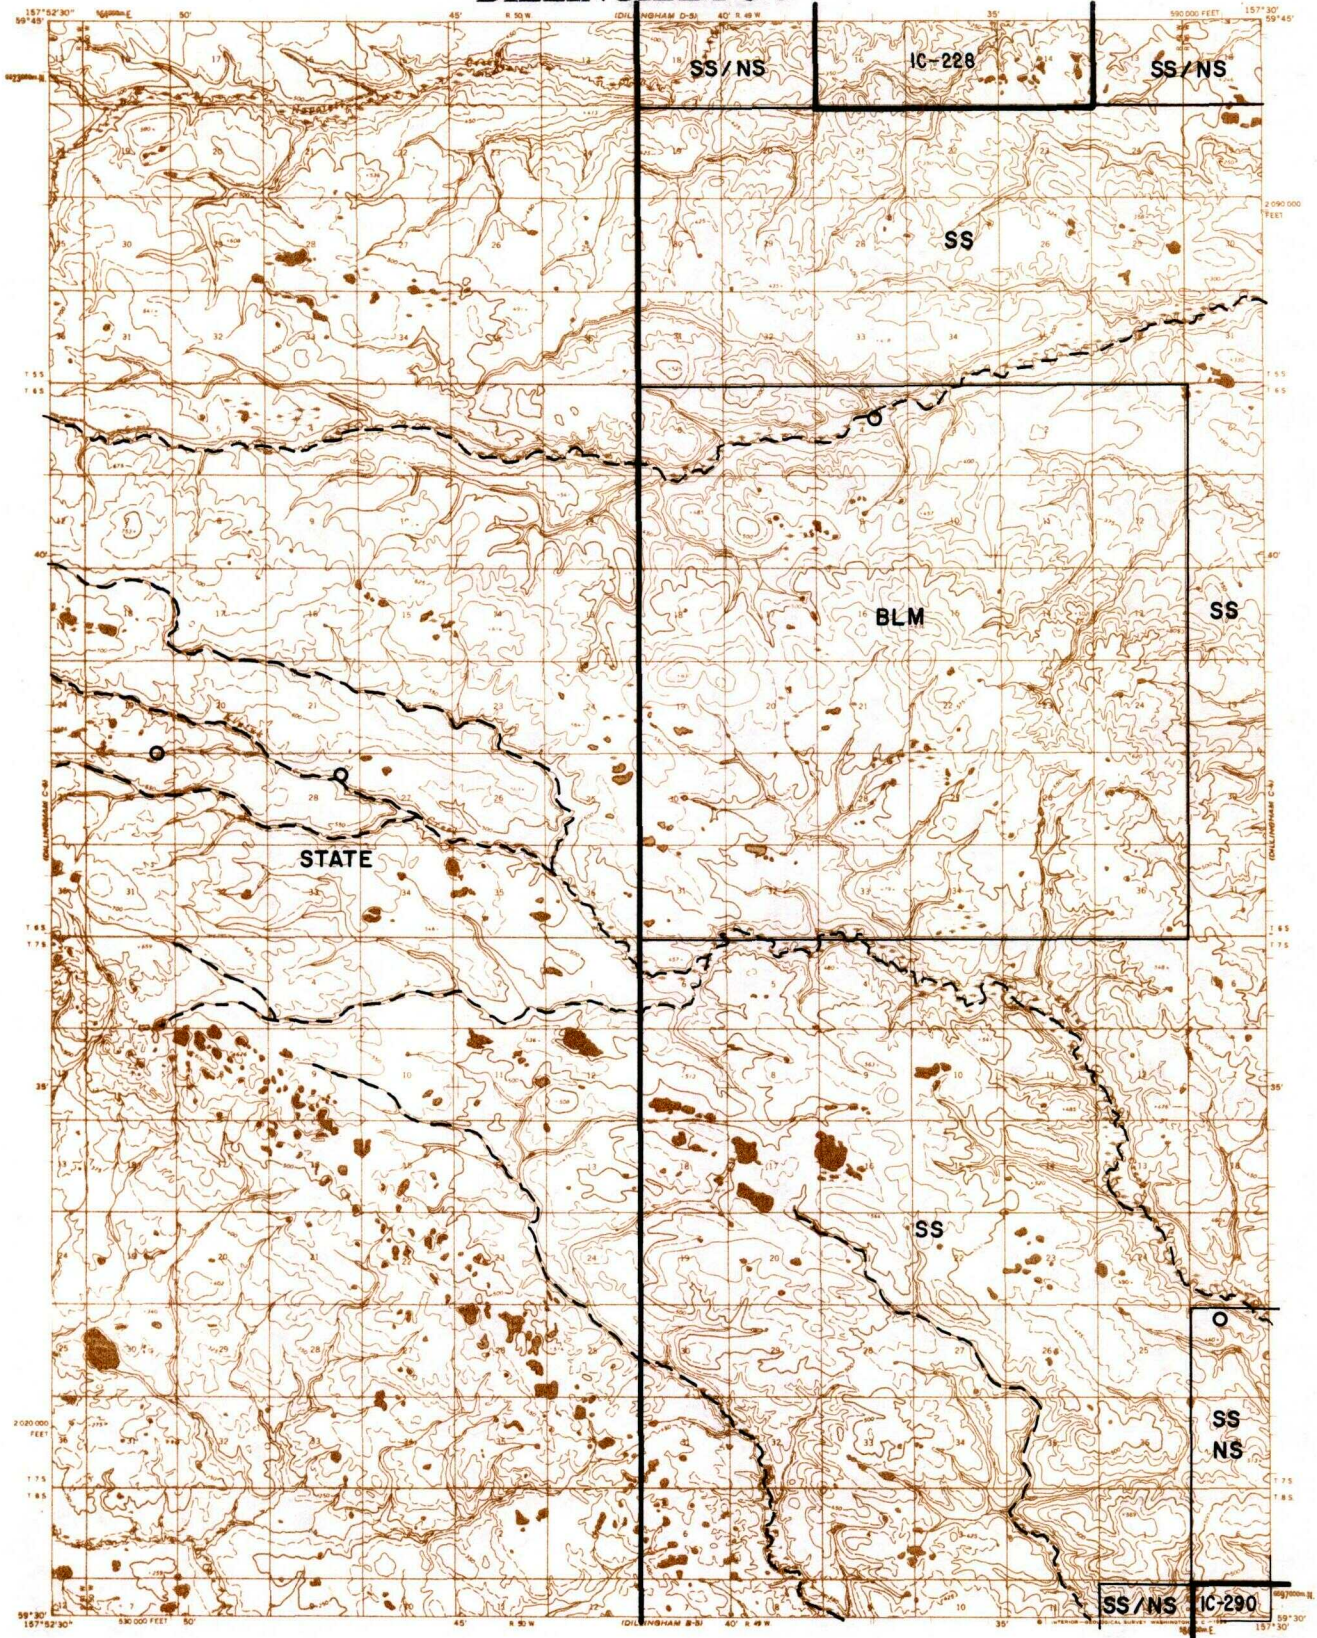

DILLINGHAM C-5

LEGEND

- | | | |
|----------------------|-----------------------------|---------------------------------|
| IC OR PAT. BDY. | N FED. DETERMINED NAVIGABLE | NATIONAL CONSERVATION UNIT BDY. |
| WATER EXCLUSION BDY. | STATE DETERMINED NAVIGABLE | PENDING NATIVE ALLOTMENT |
| NS NATIVE SELECTION | STATE SELECTION | NATIVE & STATE SELECTION |
| STATE STATE OWNED | AIR STRIP EASMENT | CAMPSITE / PARKING EASEMENTS |
| PRIVATE LANDS | EXISTING TRAIL EASEMENT | ROAD EASEMENT |
| | | PROPOSED TRAIL EASEMENT |