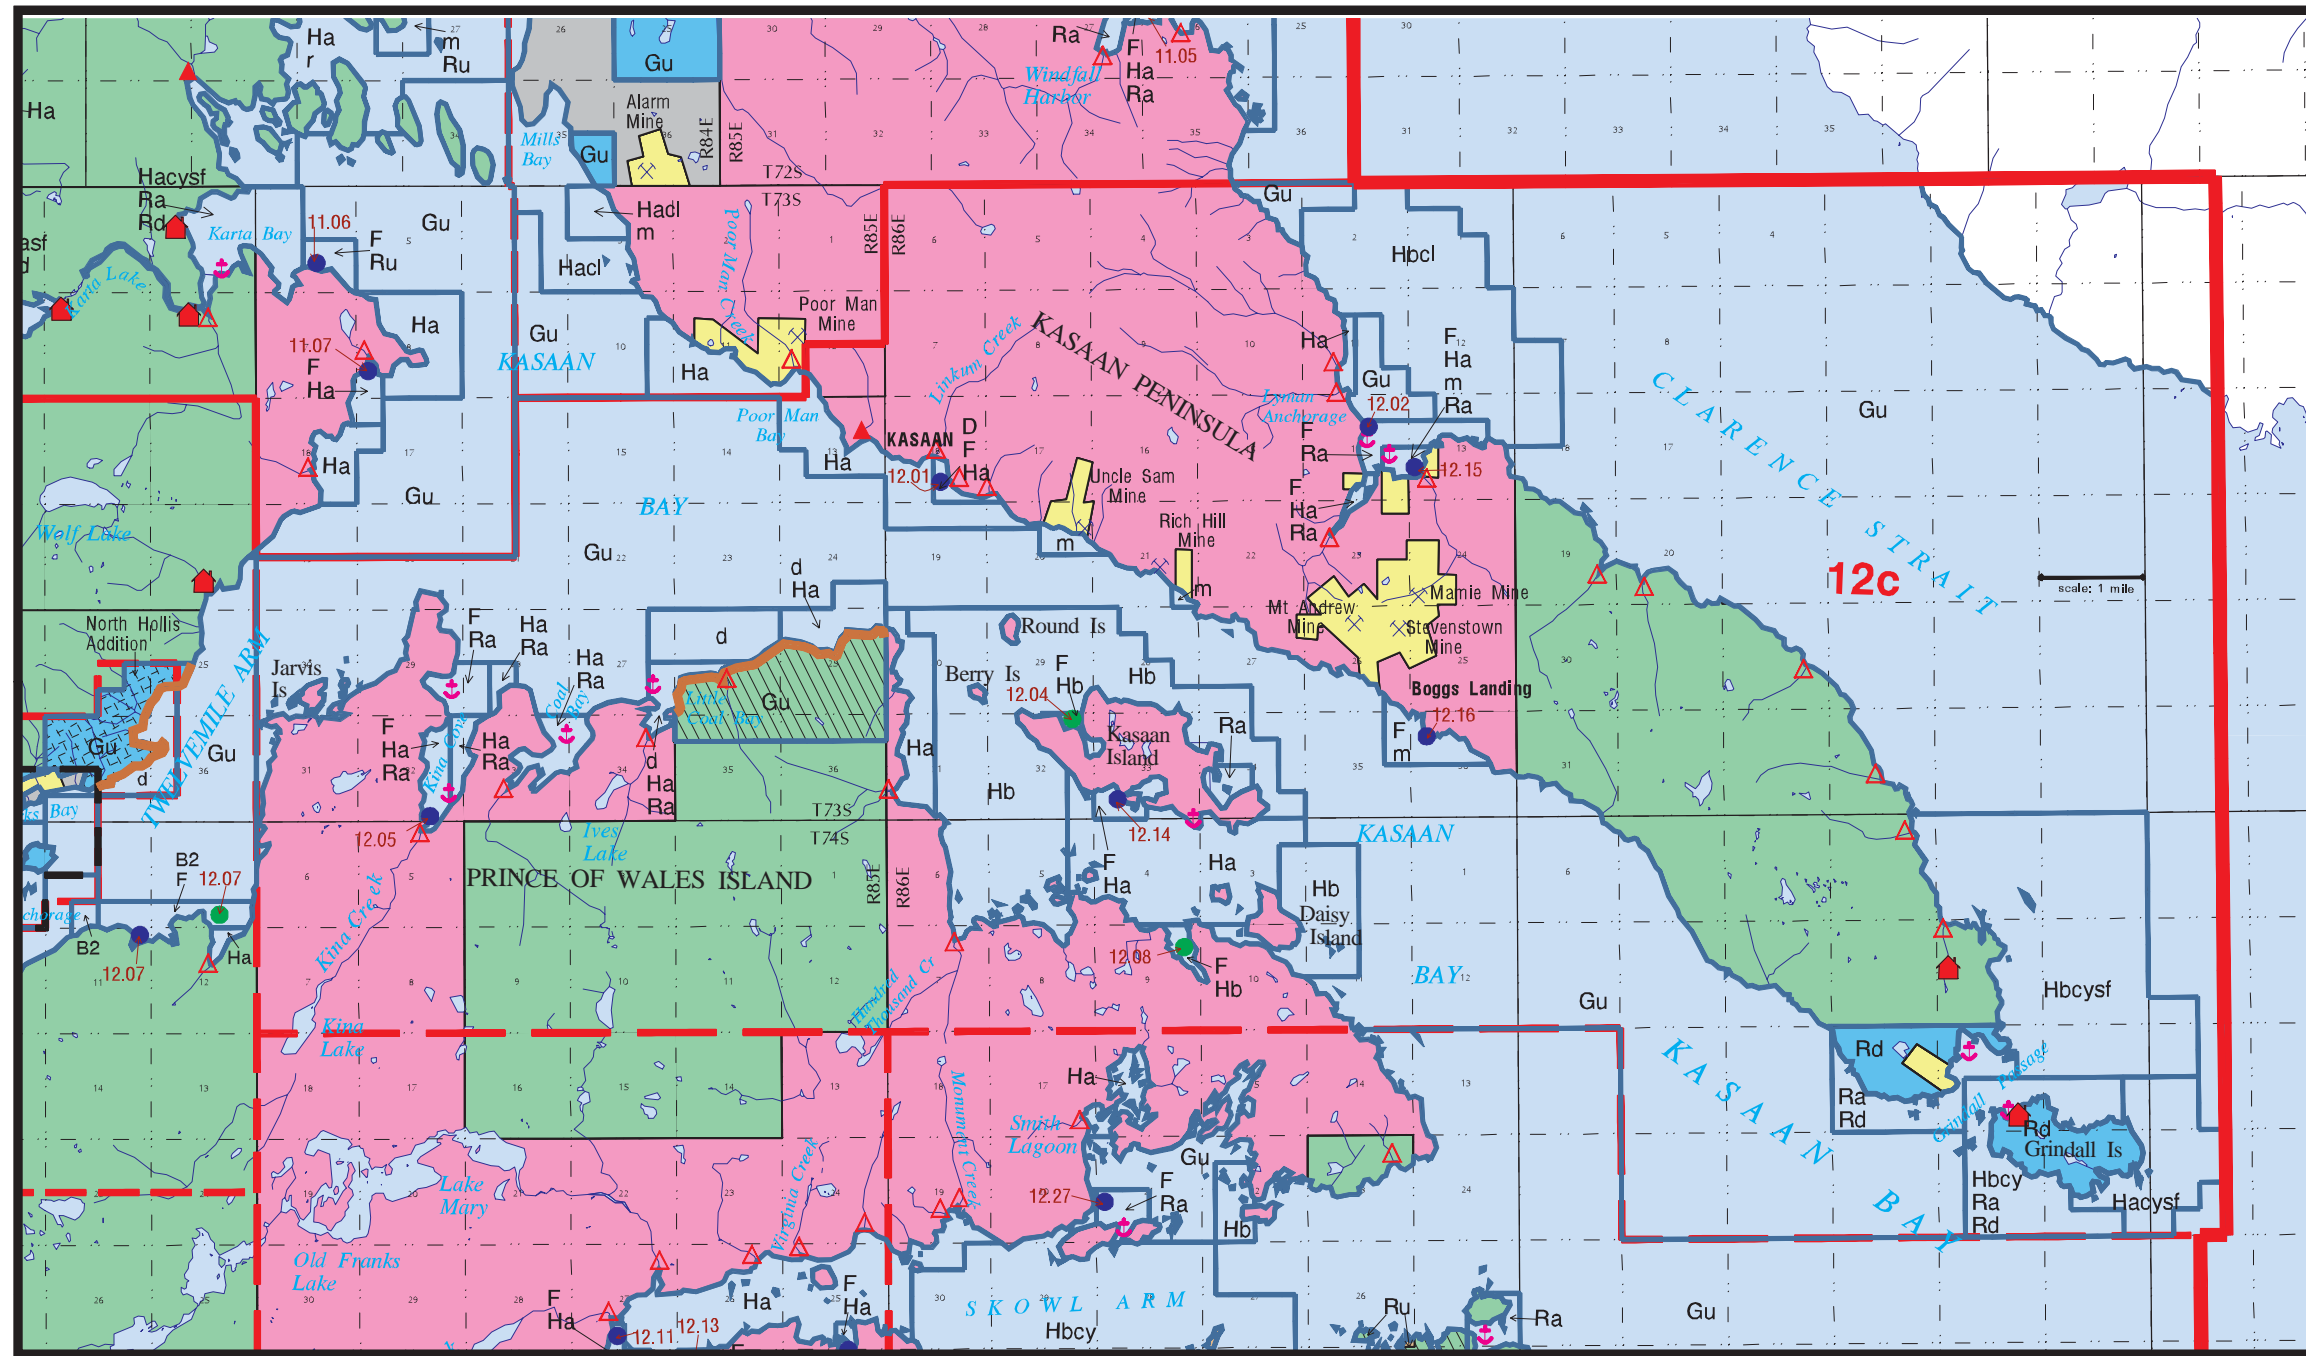

# UNIT 12 Kasaan Bay Subunit 12c

May 10, 2000