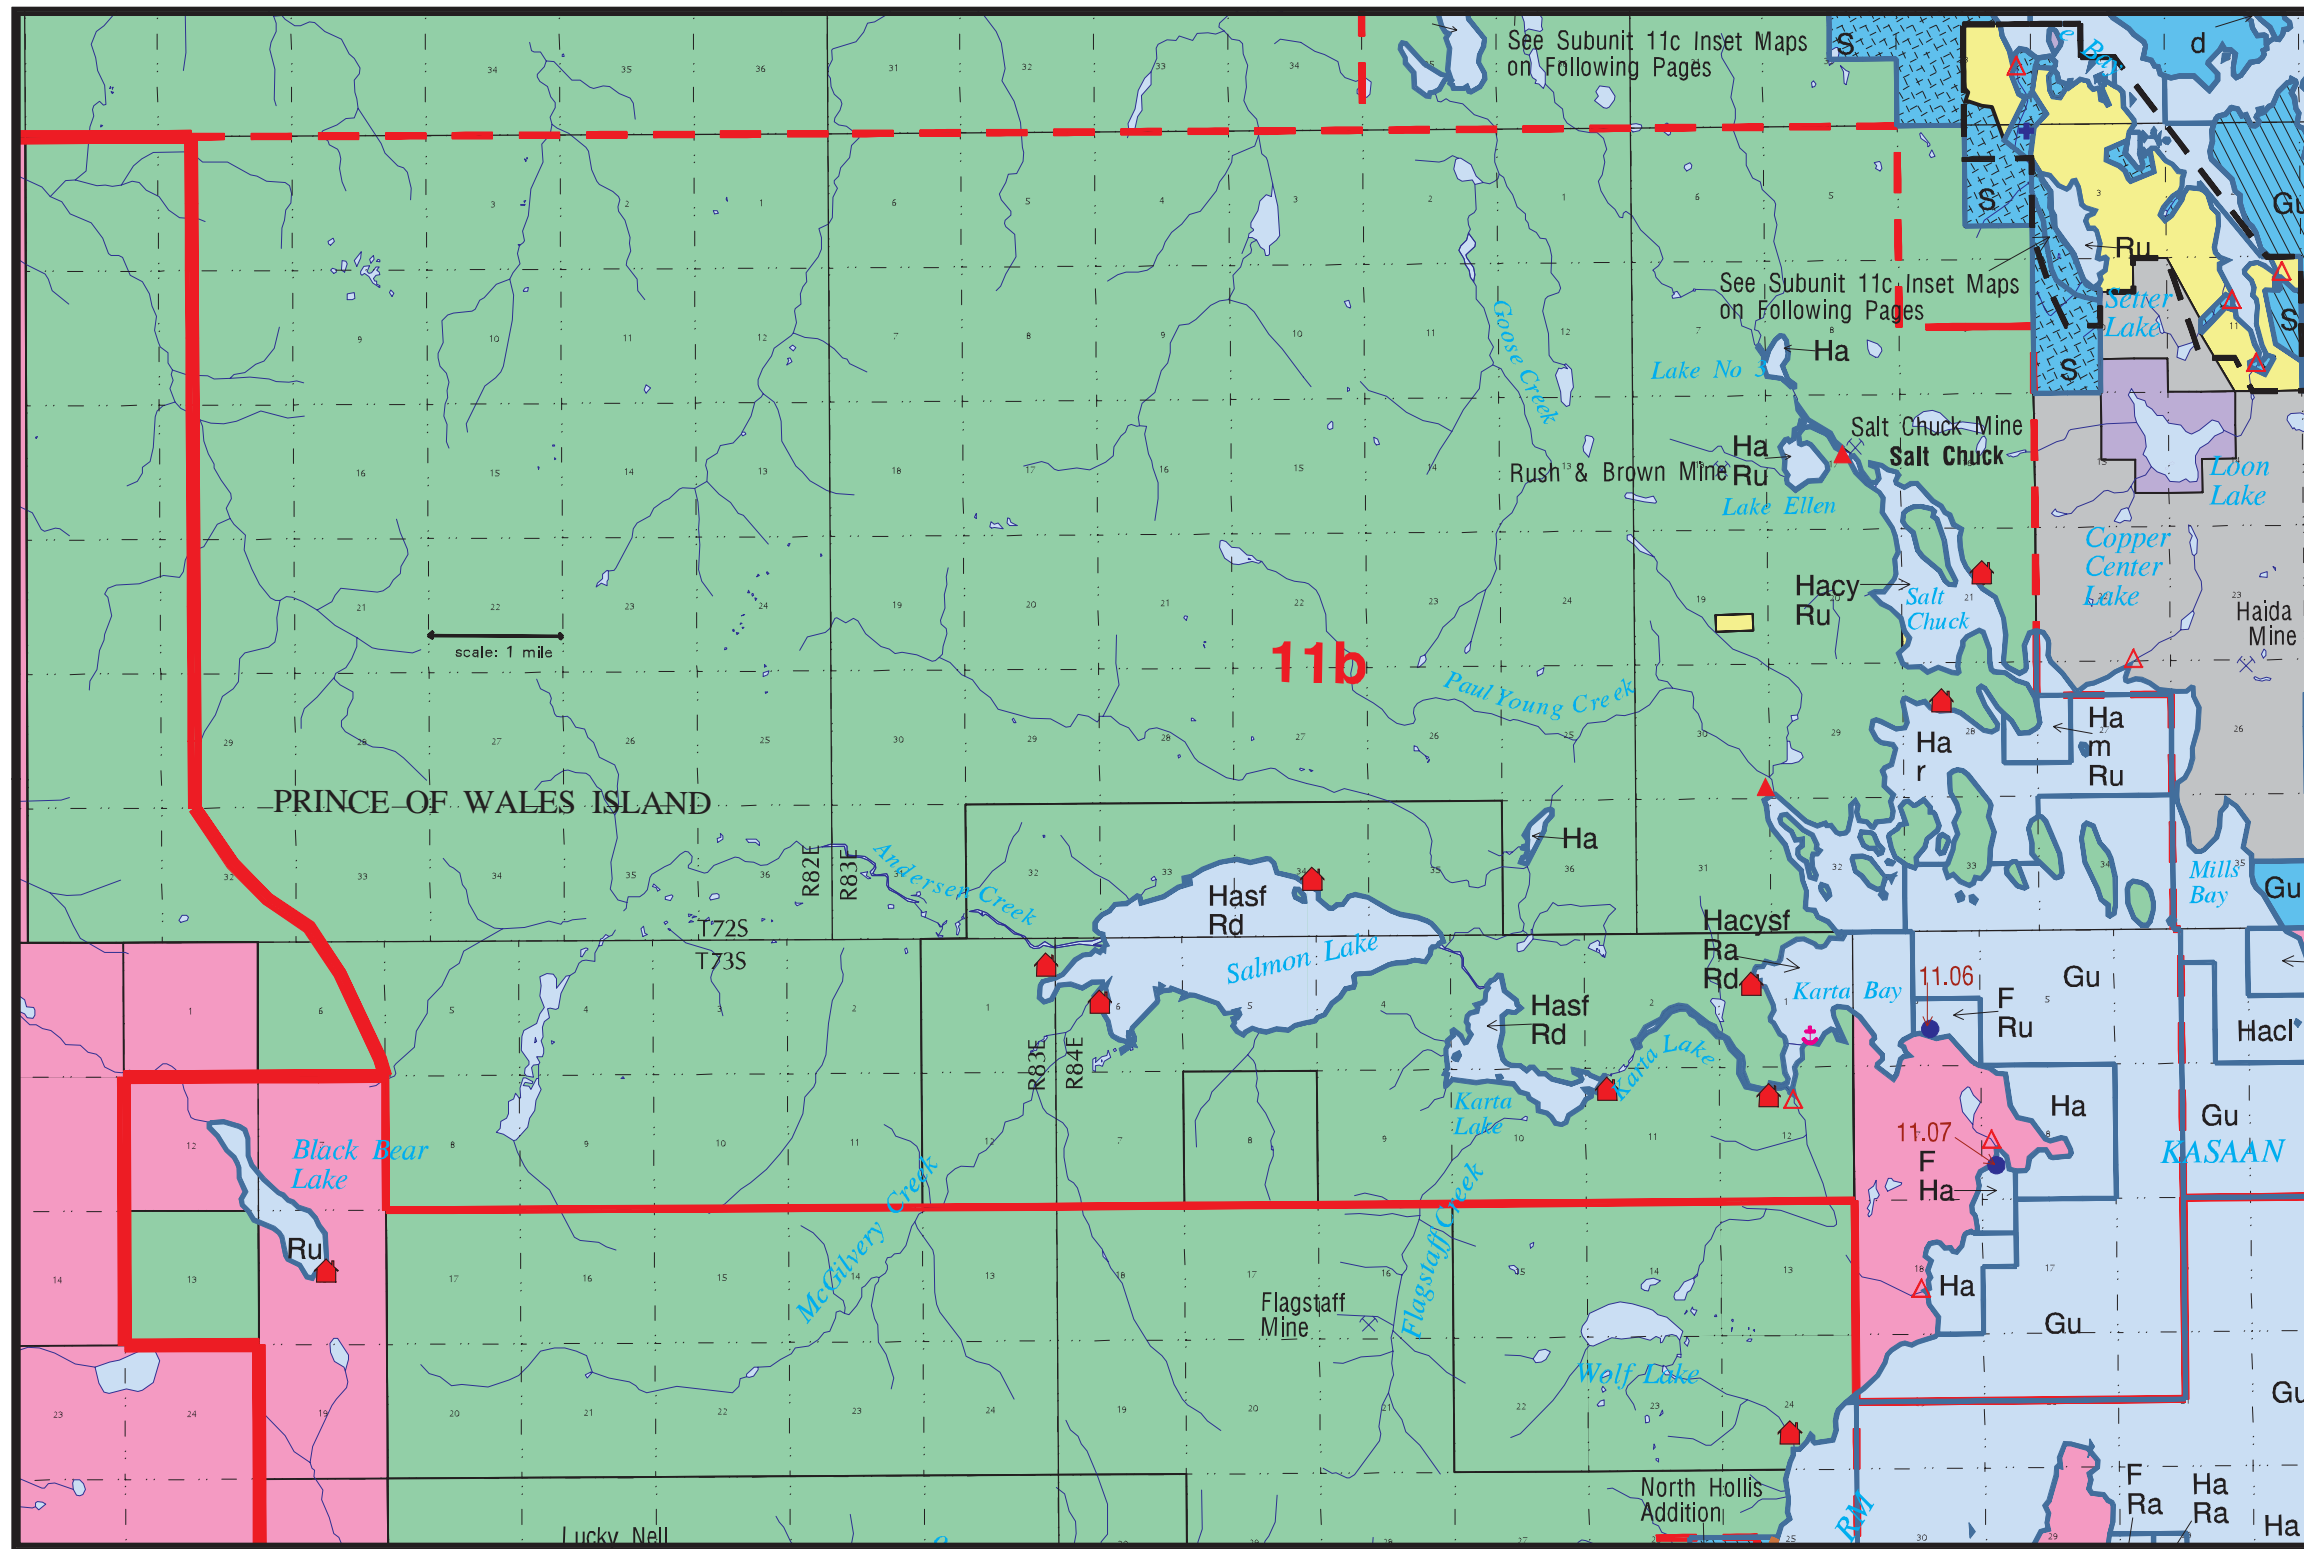

UNIT 11

Thorne Bay

Subunit 11b

May 08, 2000