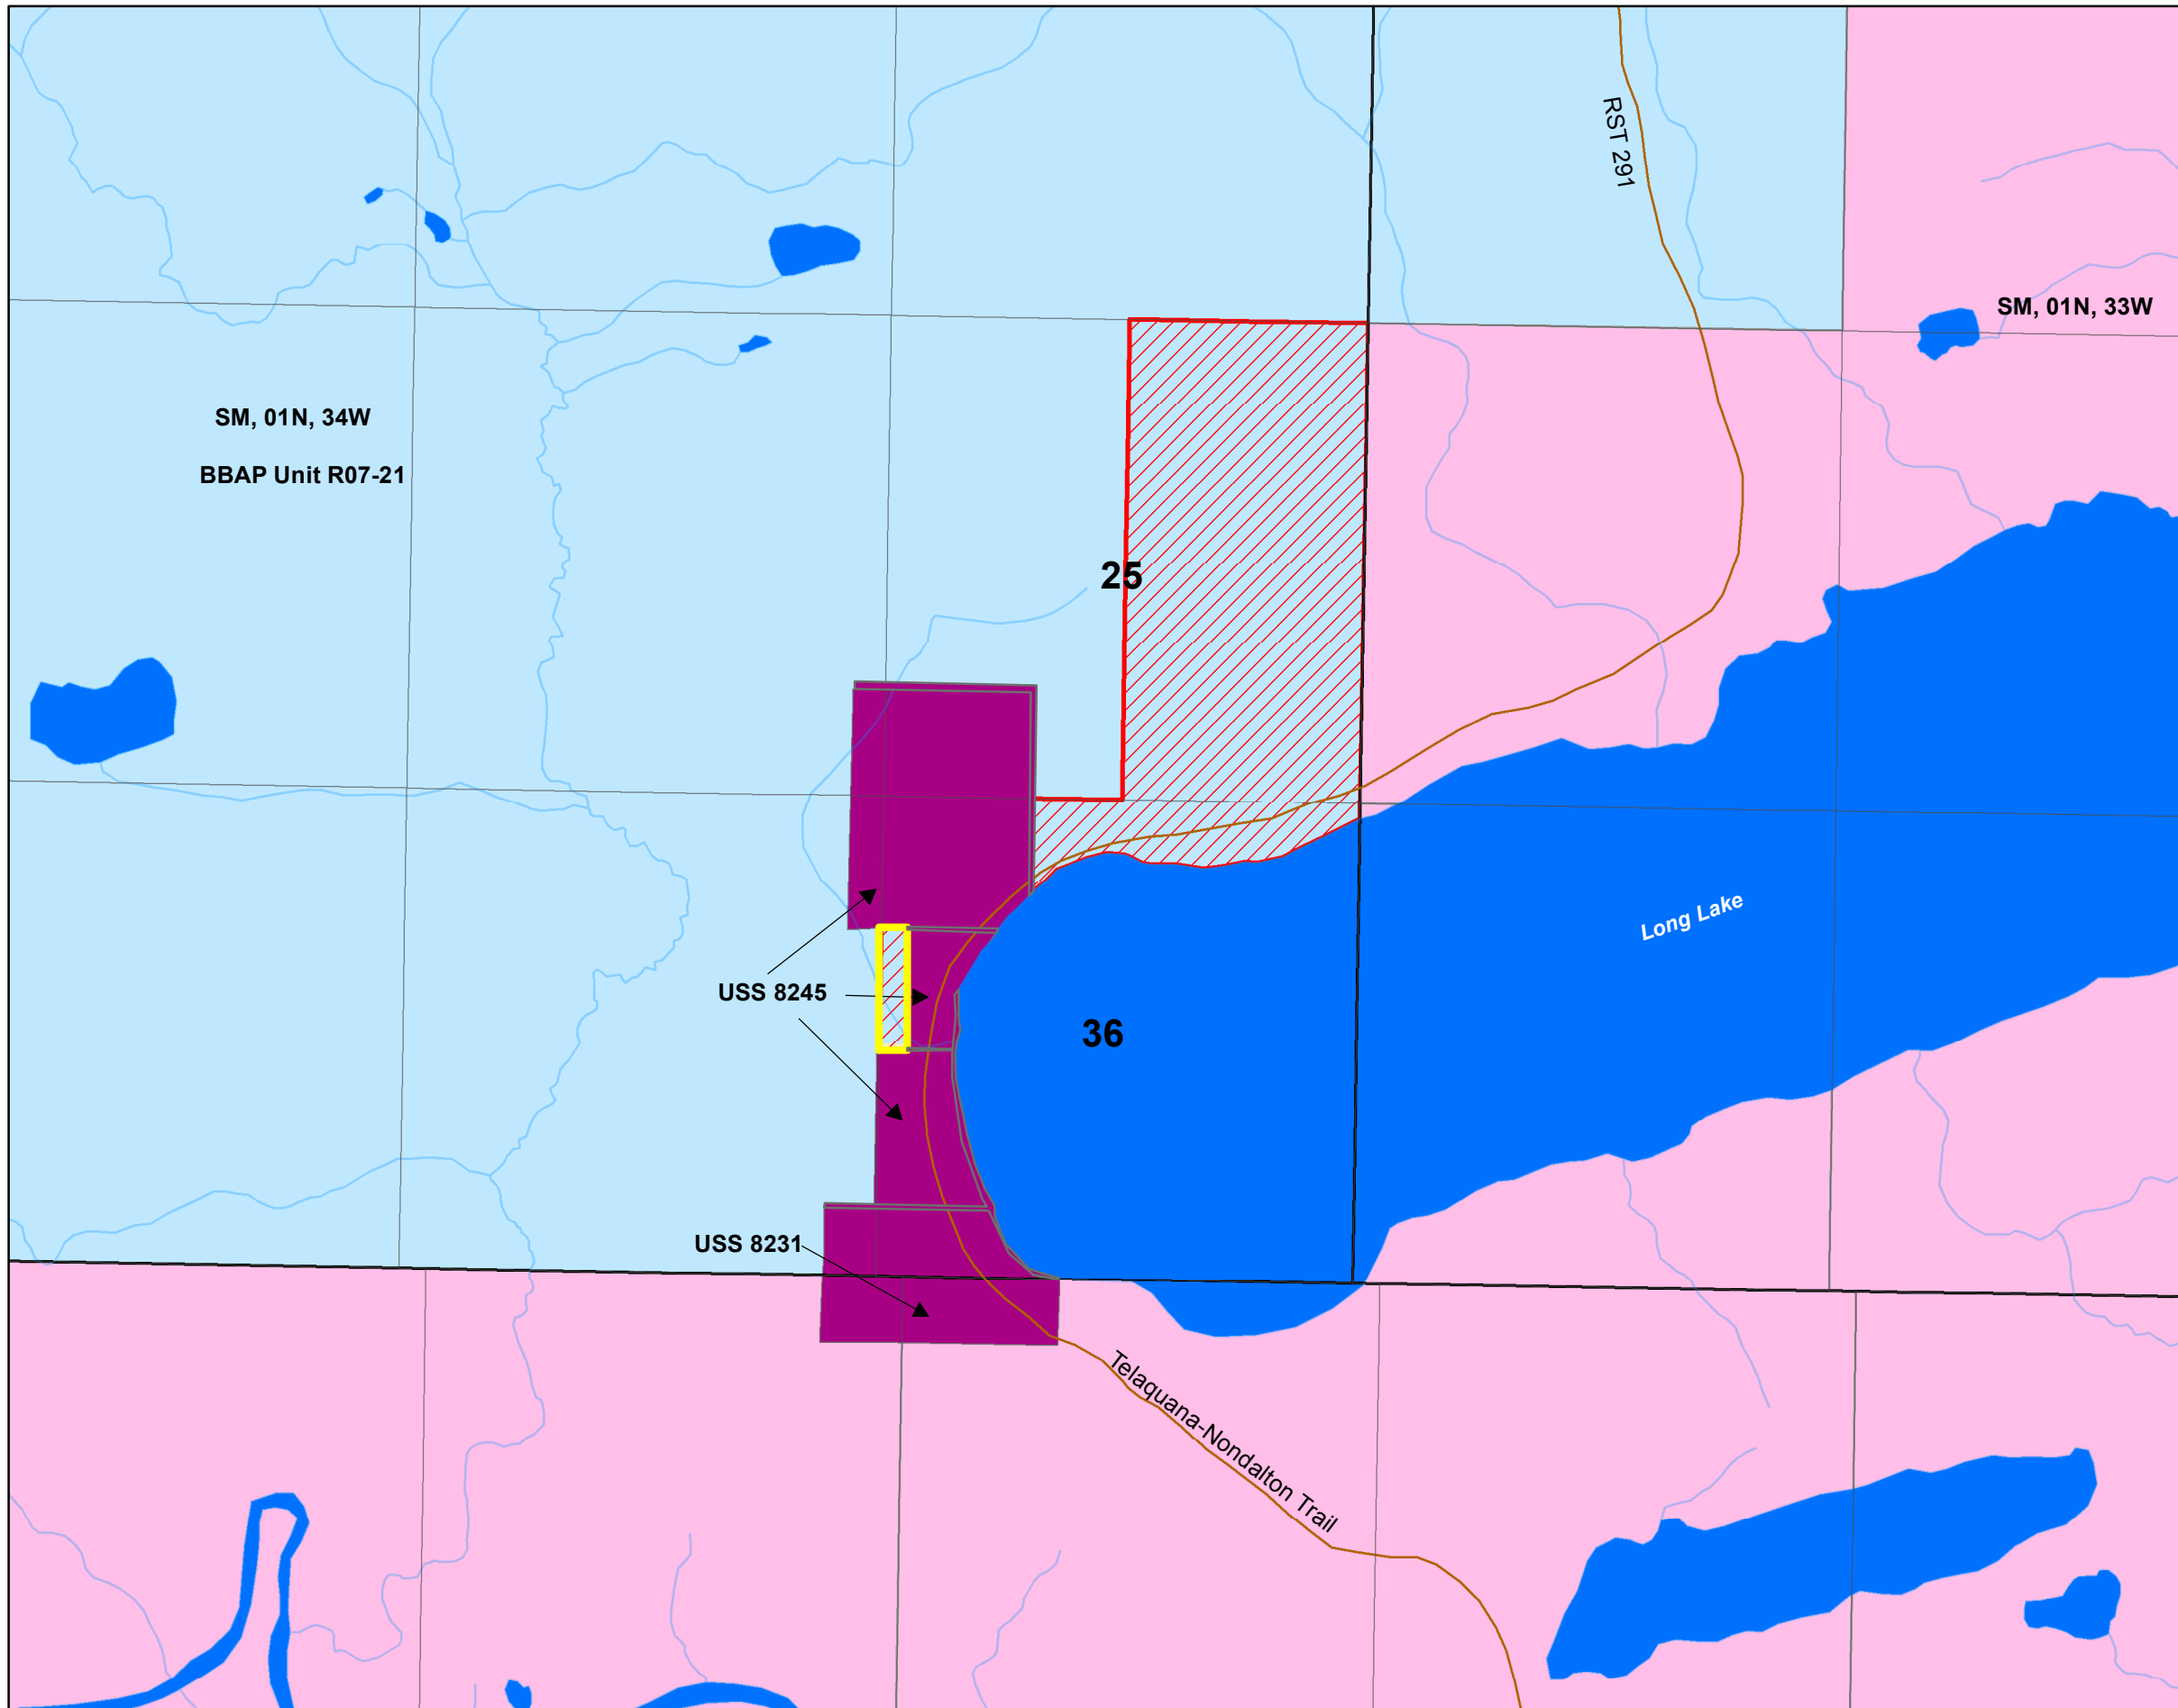

Priority 1- Map 1
Lake & Peninsula Borough Selections
ADL 227013

Legend

- State Lands
- Navigable Waters
- Public Waters
- Native Lands
- Native Allotments
- RST 291/Telequana-Nondalton Trail

Lake & Peninsula Borough Selections

- L&P Approved Selections
- Reject

This map is for graphic representation only. It is intended to be used as a guide only and may not show the exact location of existing surveyed parcels or show all easements and reservations. Source documents remain the official record.

Created By: SOA-DNR-DMLW-Municipal Entitlements