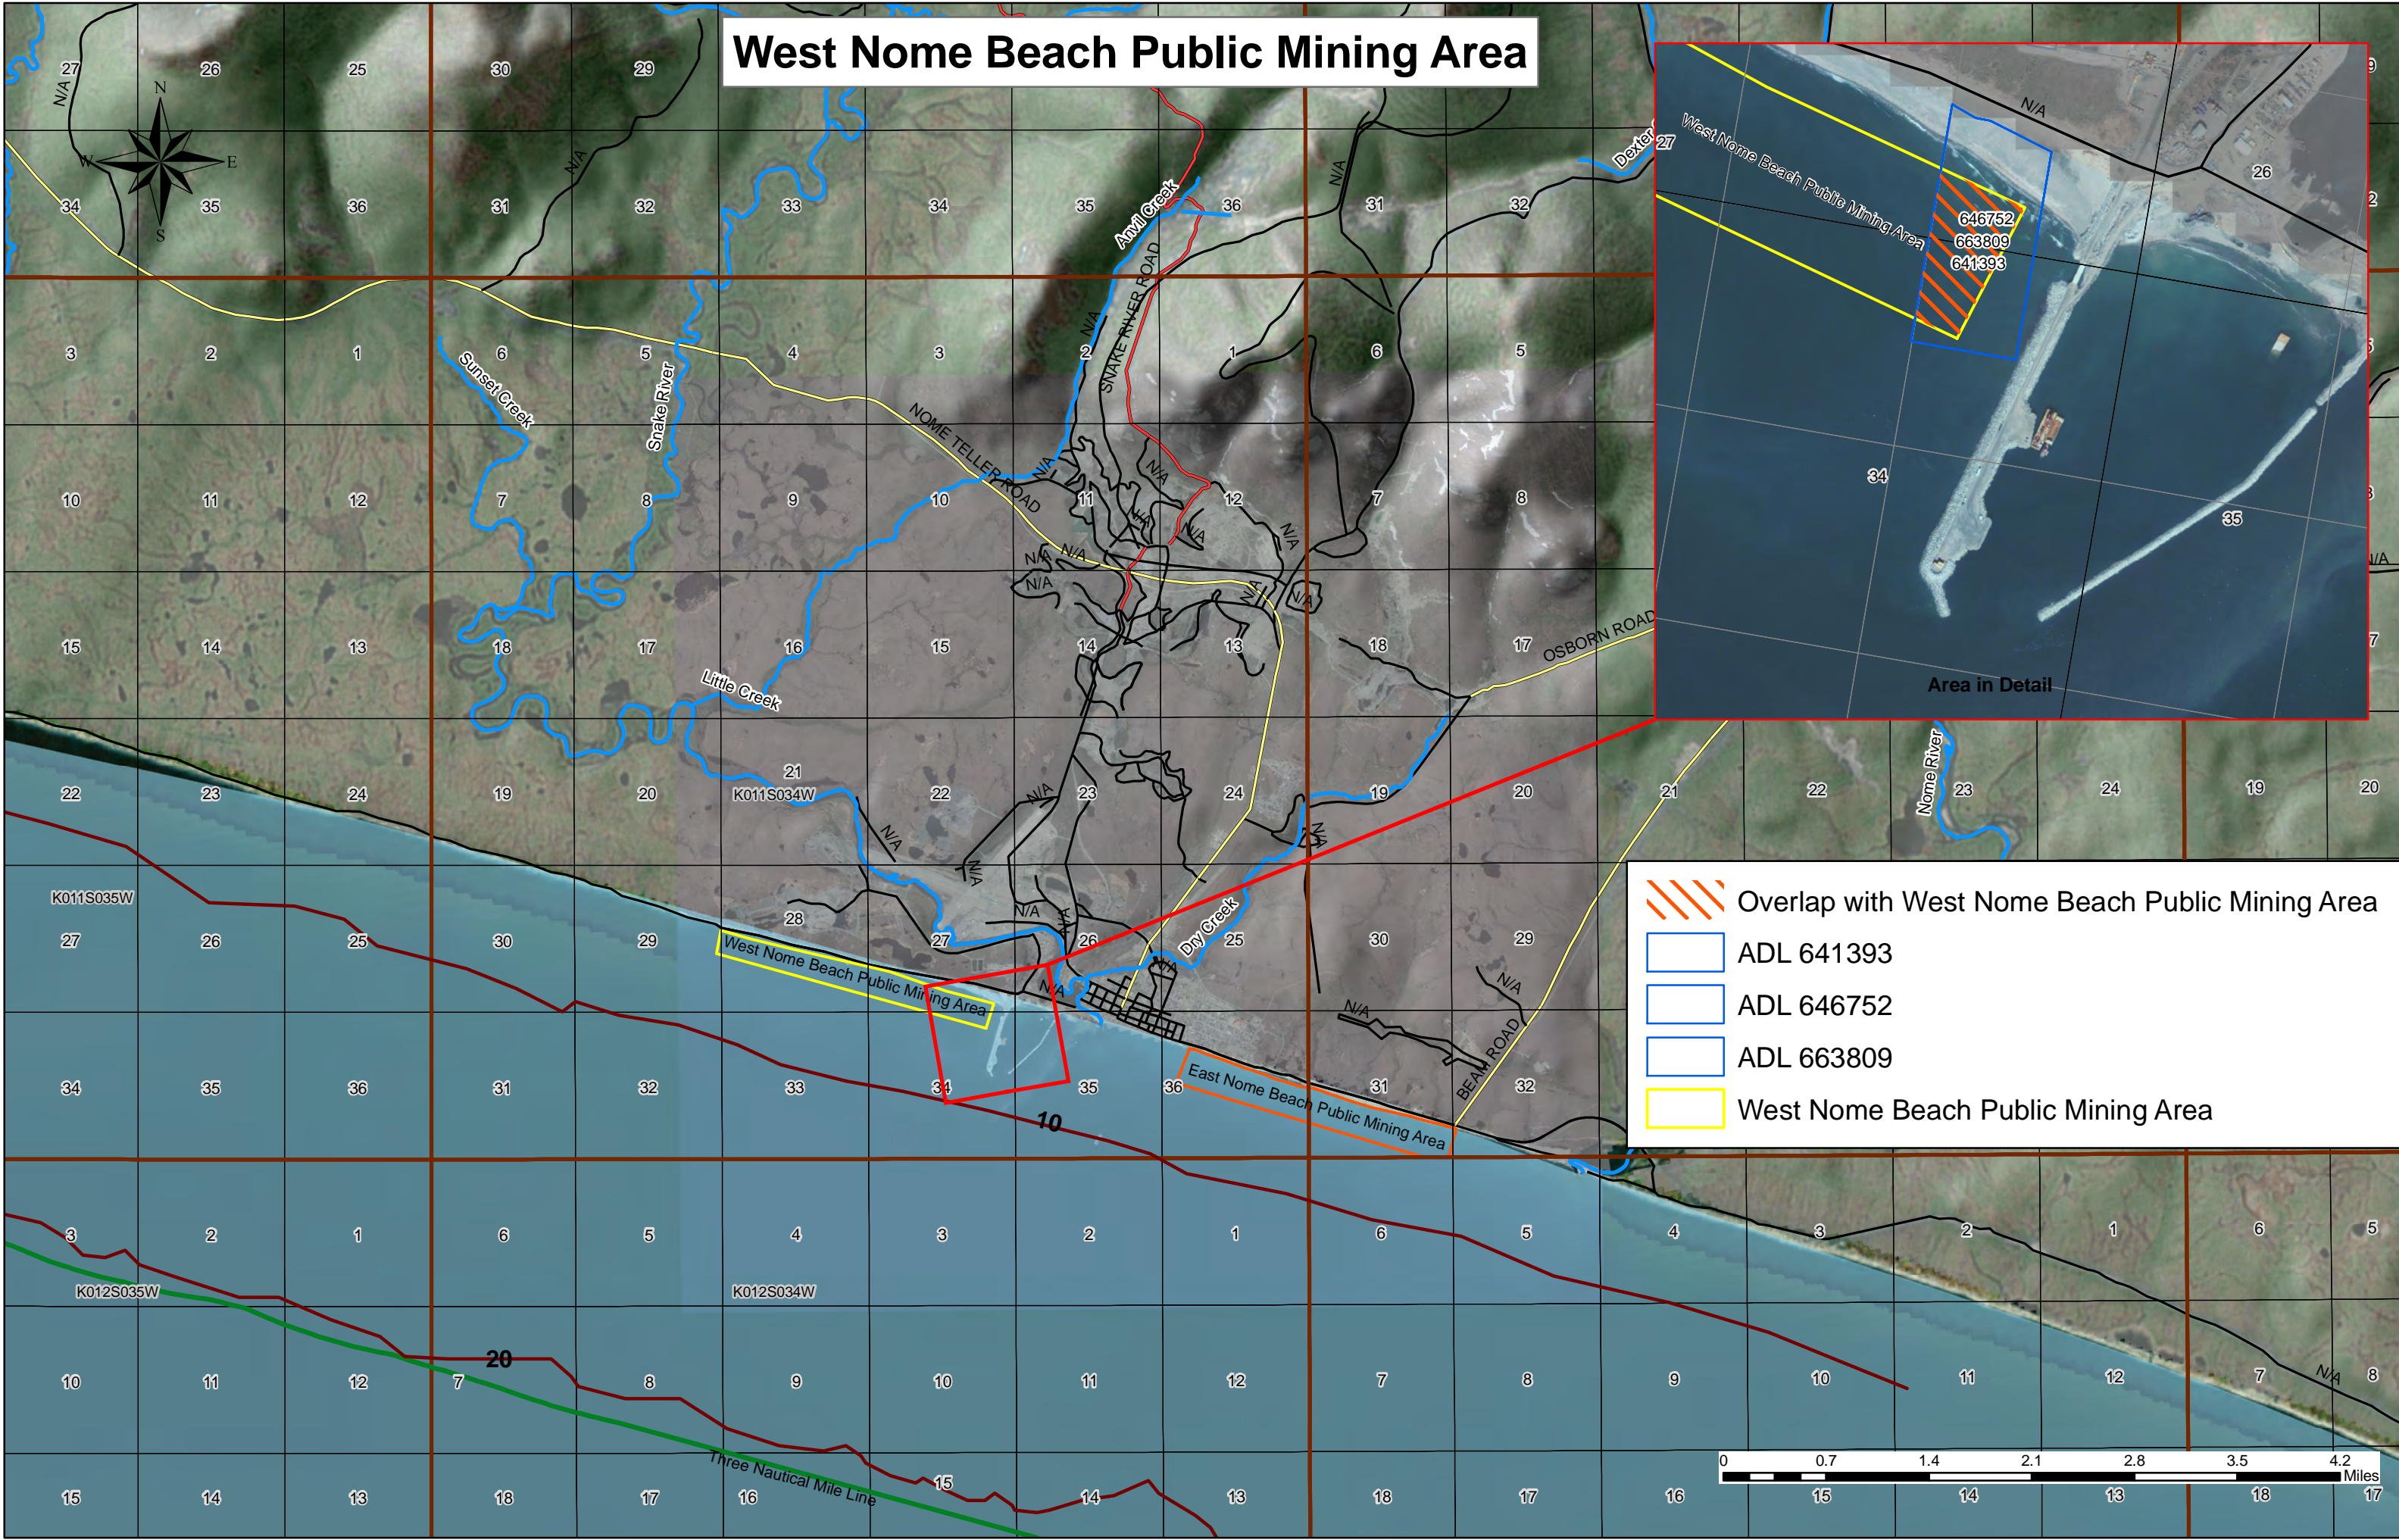

West Nome Beach Public Mining Area

Legend:

-  Overlap with West Nome Beach Public Mining Area
-  ADL 641393
-  ADL 646752
-  ADL 663809
-  West Nome Beach Public Mining Area