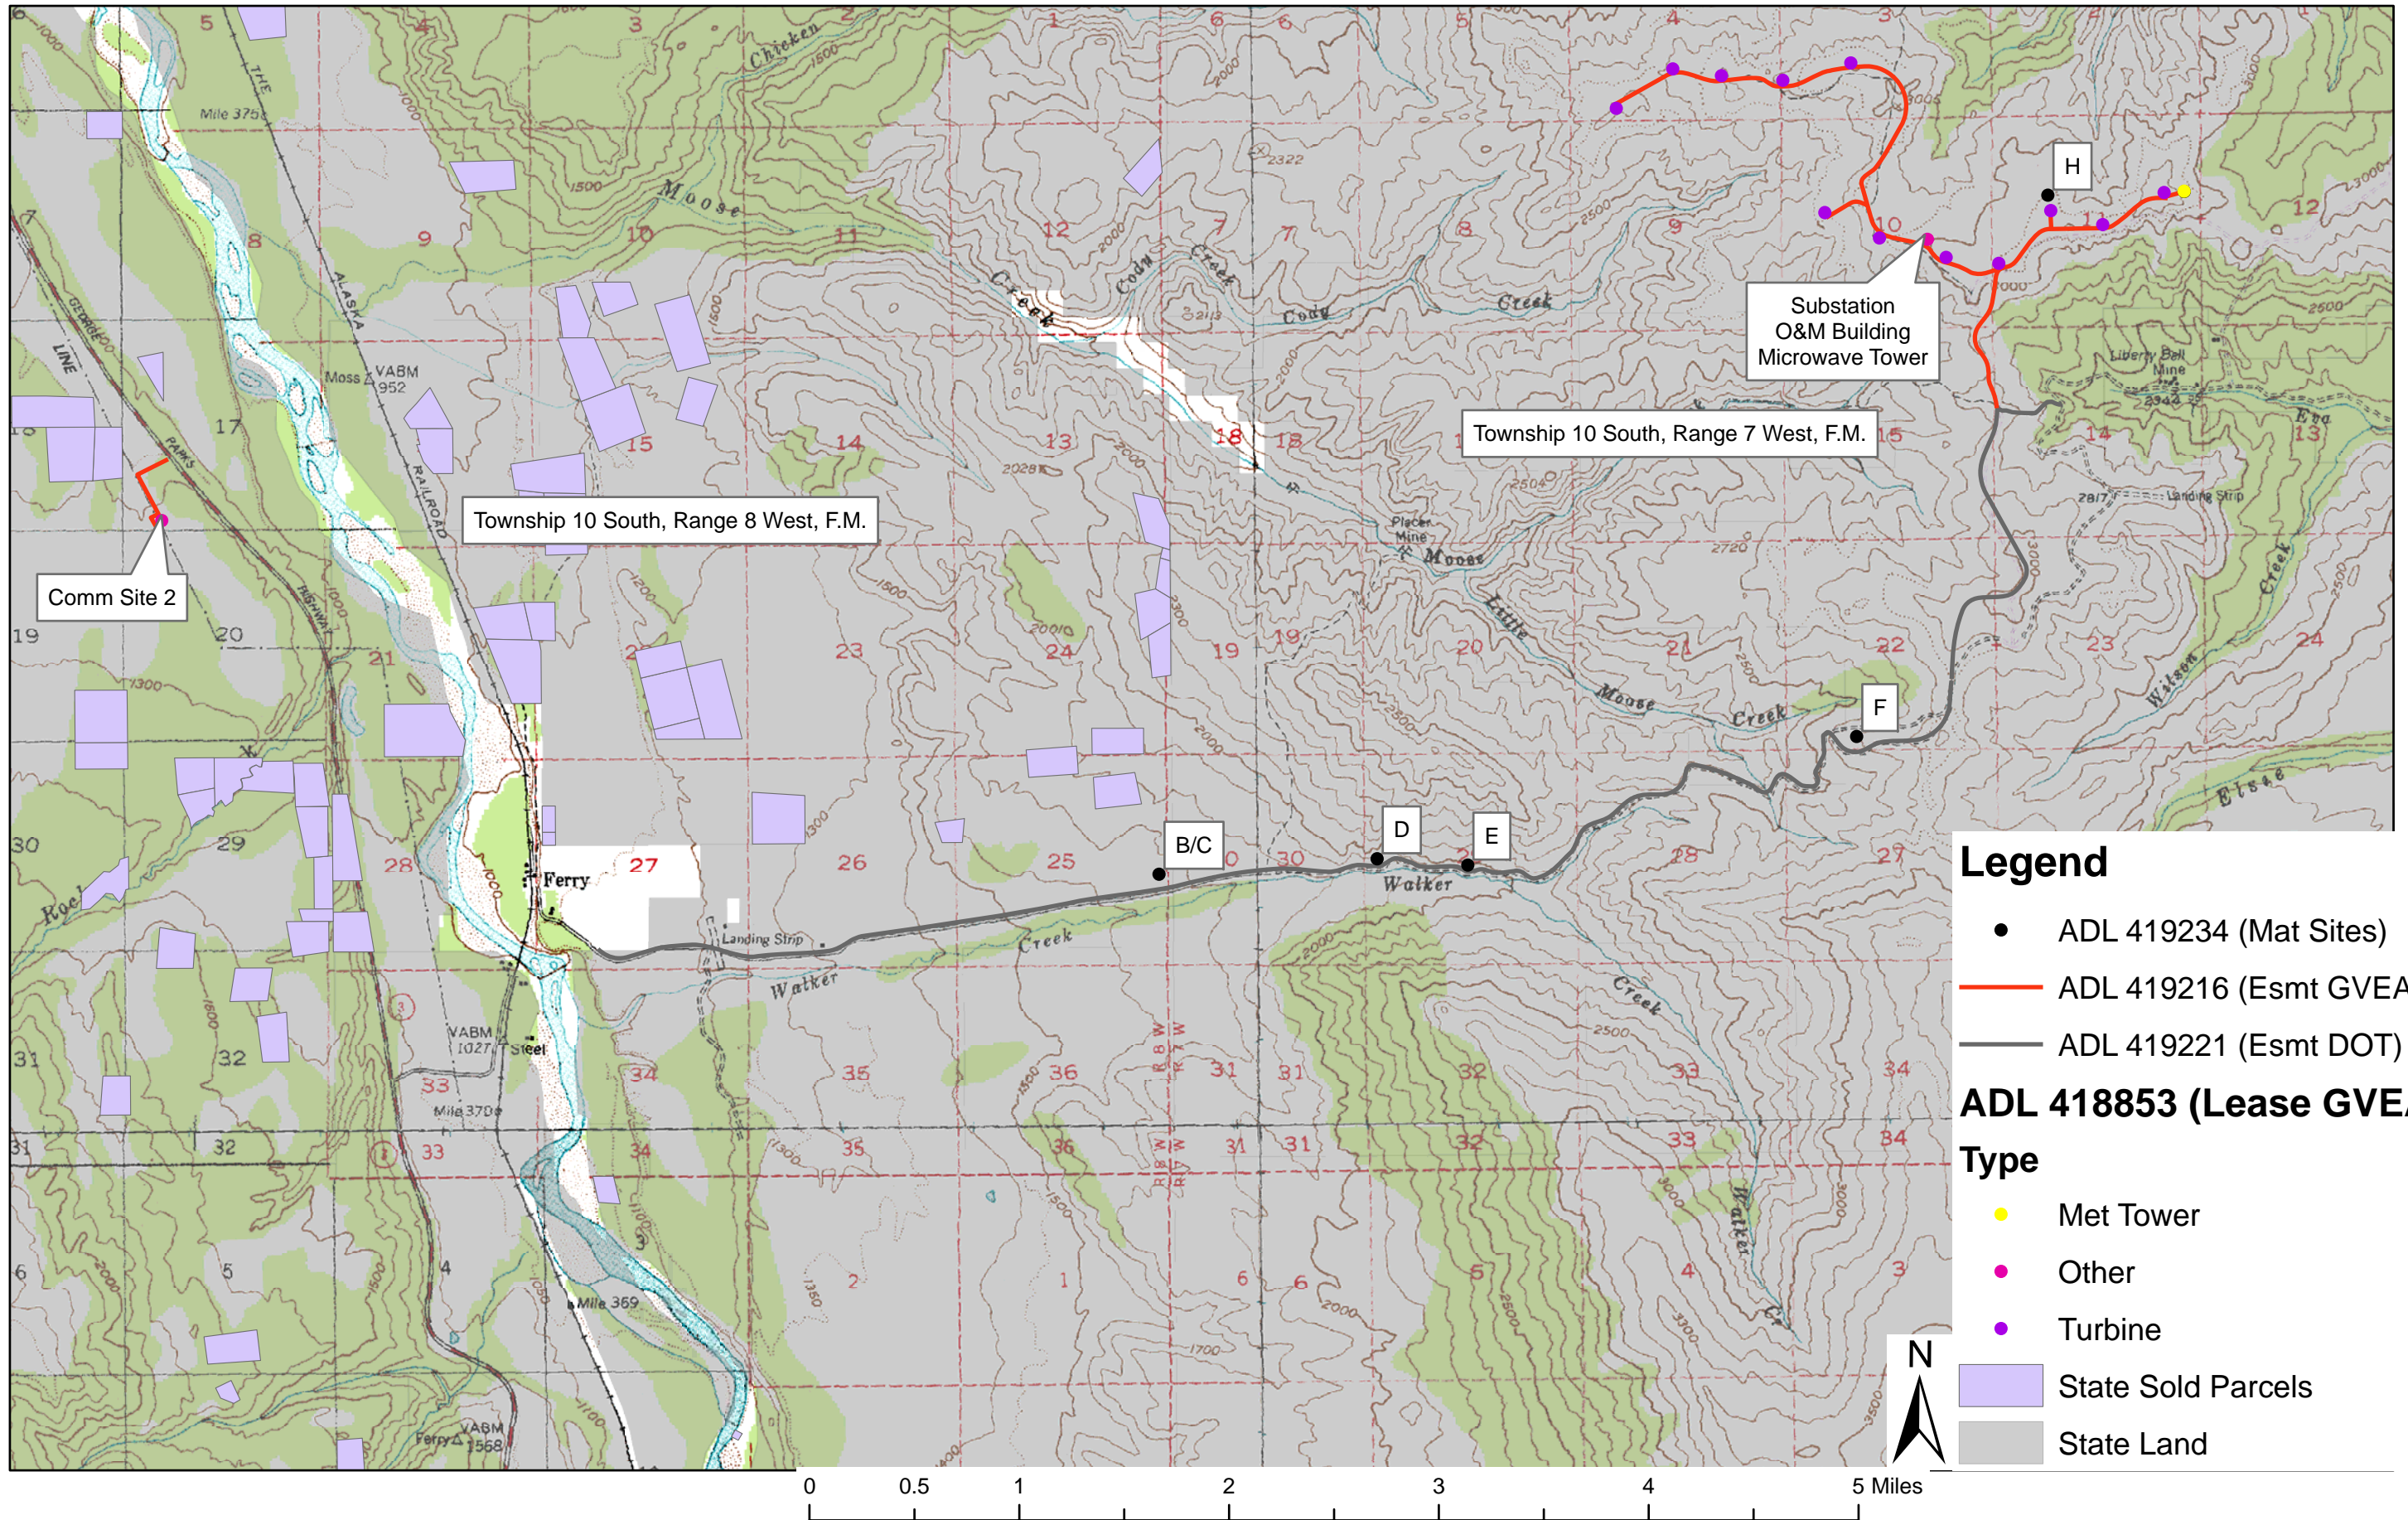

# Eva Creek Project Map

**Legend**

- ADL 419234 (Mat Sites)
- ADL 419216 (Esmt GVEA)
- ADL 419221 (Esmt DOT)

**ADL 418853 (Lease GVEA)**

**Type**

- Met Tower
- Other
- Turbine
- State Sold Parcels
- State Land