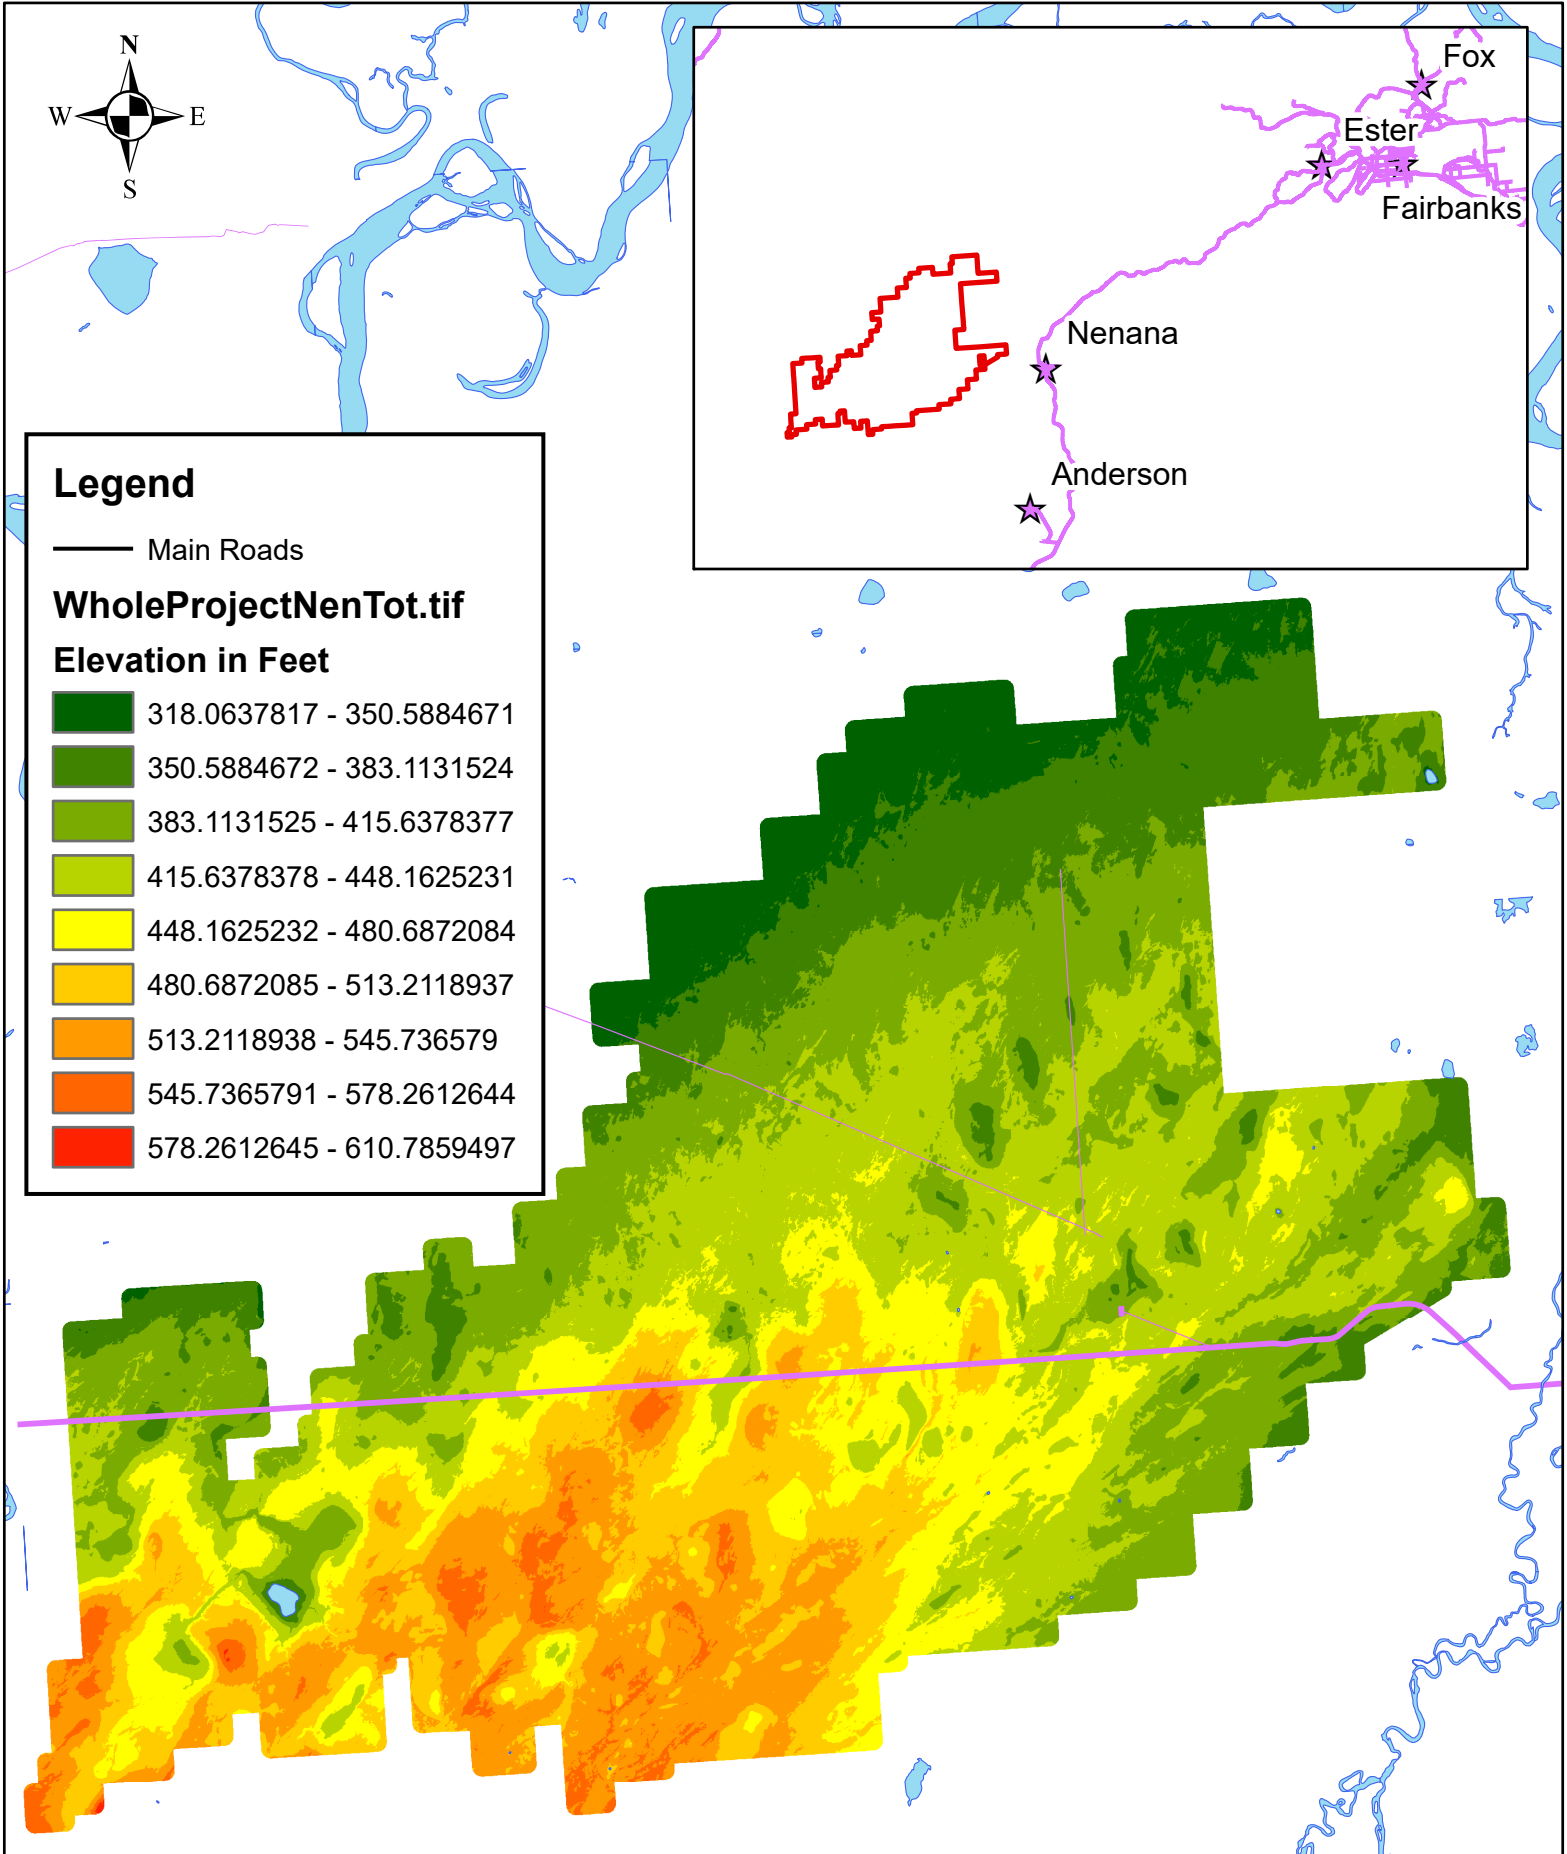

Nenana Totchaket Agricultural Project 2020 Topography Map

0 2.5 5 10 Miles

Erik M. Johnson
Division of Agriculture
Date: 12/29/2020