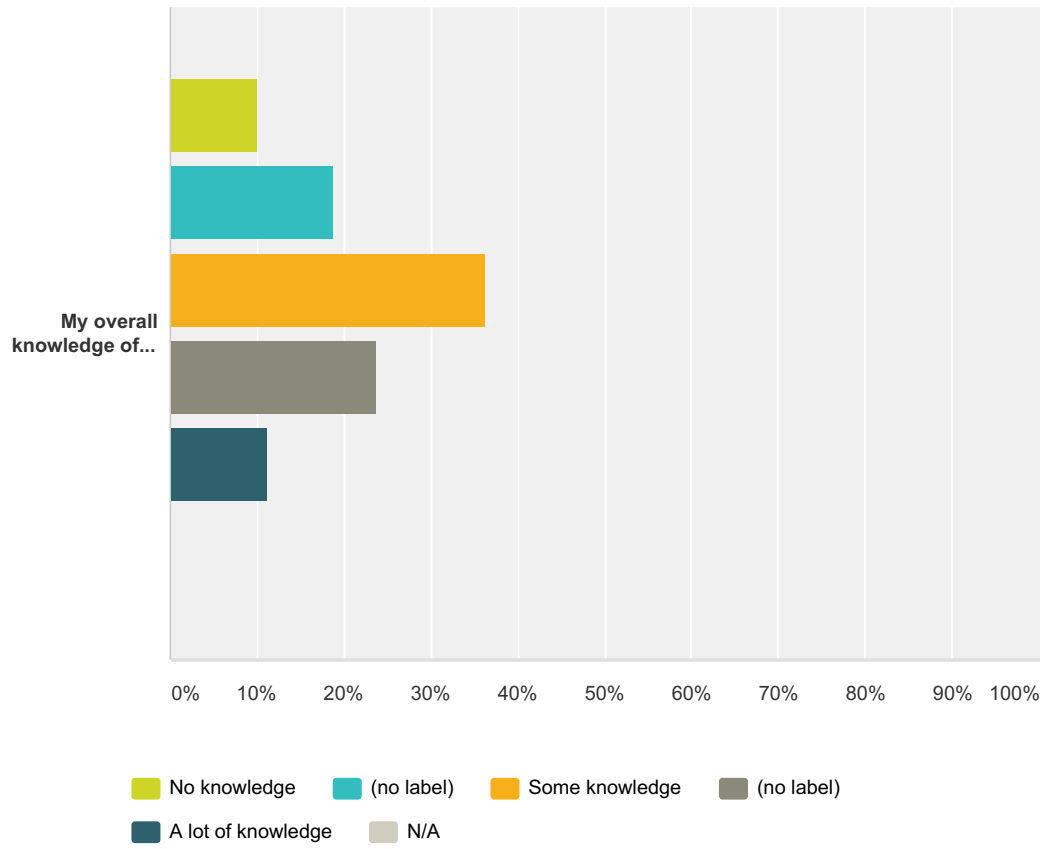

Q4 How would you rate your knowledge of farm to school at this time:

Answered: 80 Skipped: 0

	No knowledge	(no label)	Some knowledge	(no label)	A lot of knowledge	N/A	Total	Weighted Average
My overall knowledge of Farm to School	10.00% 8	18.75% 15	36.25% 29	23.75% 19	11.25% 9	0.00% 0	80	3.08