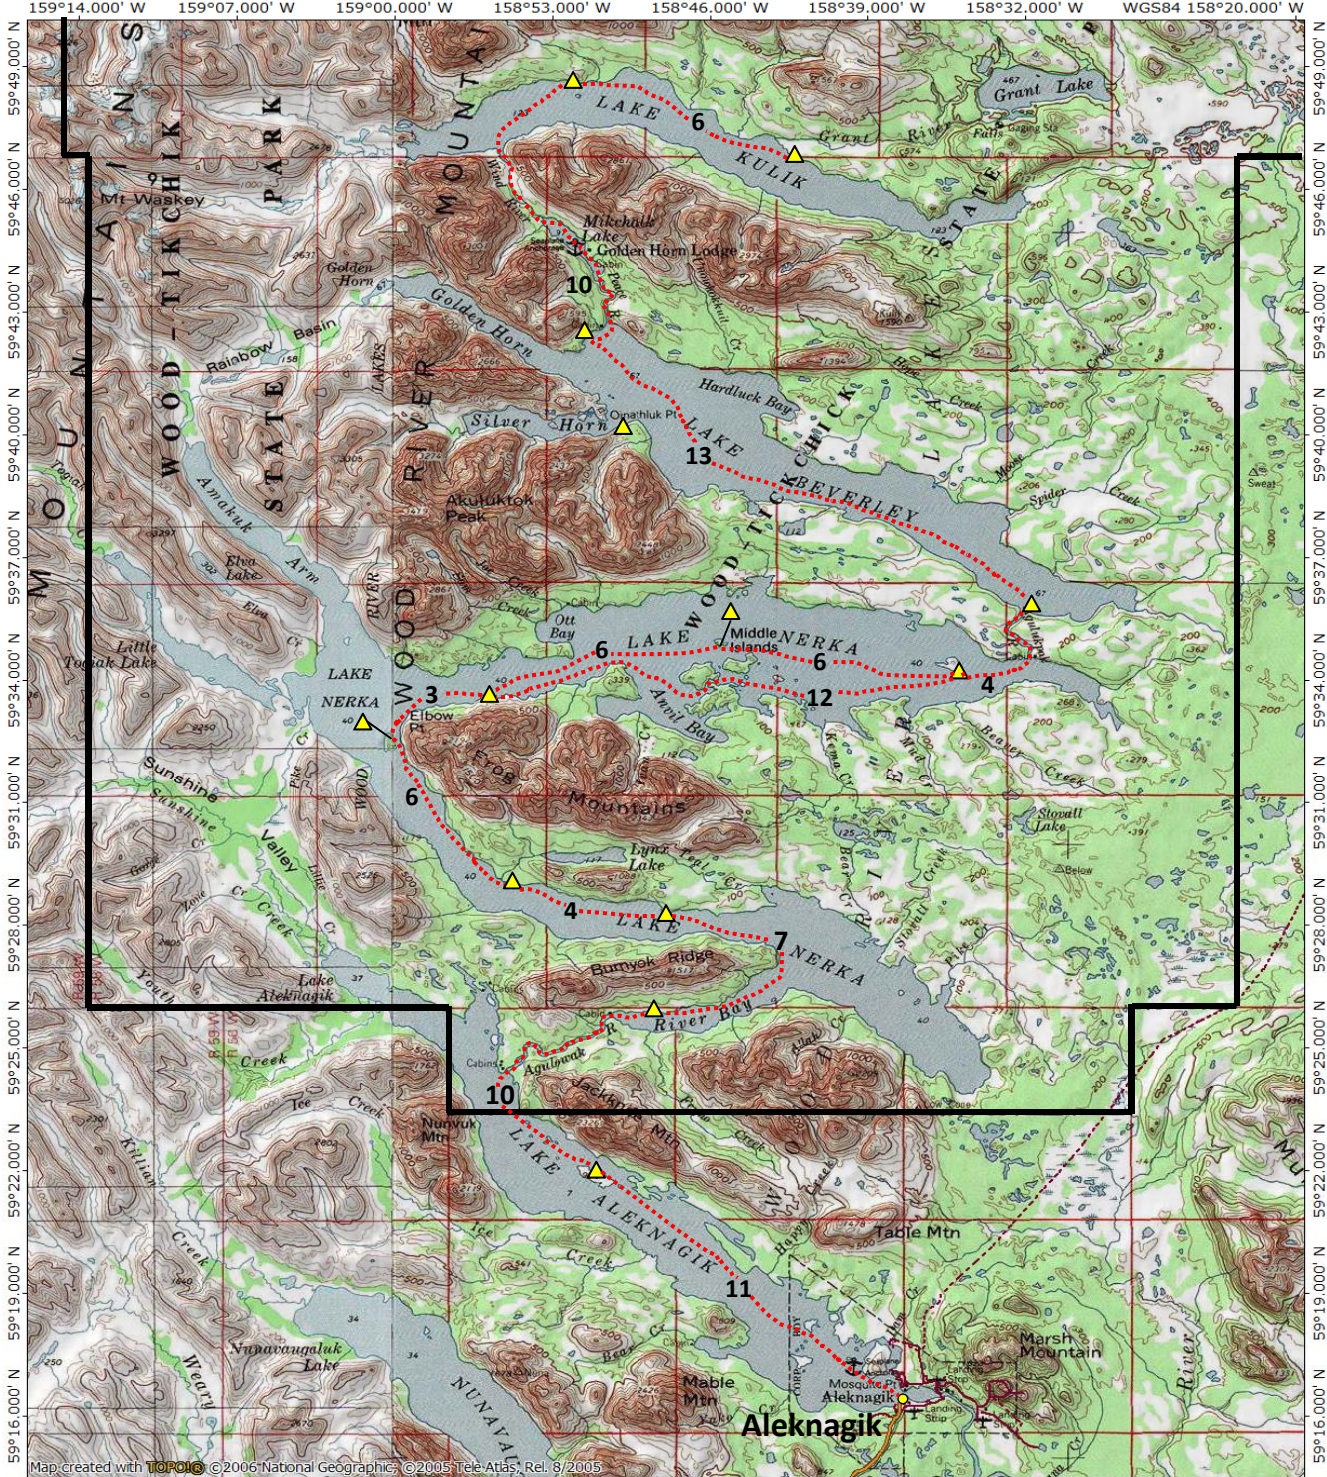

Wood-Tikchik State Park

Wood River Lakes

TOPO! map printed on 11/05/11 from "Untitled.tpo"

Map created with TOPO! ©2006 National Geographic, ©2005 Tee Atlas, Rel. 8/2005

▲ Campsite ● Boat Launch

TN MN 15° 11/05/11