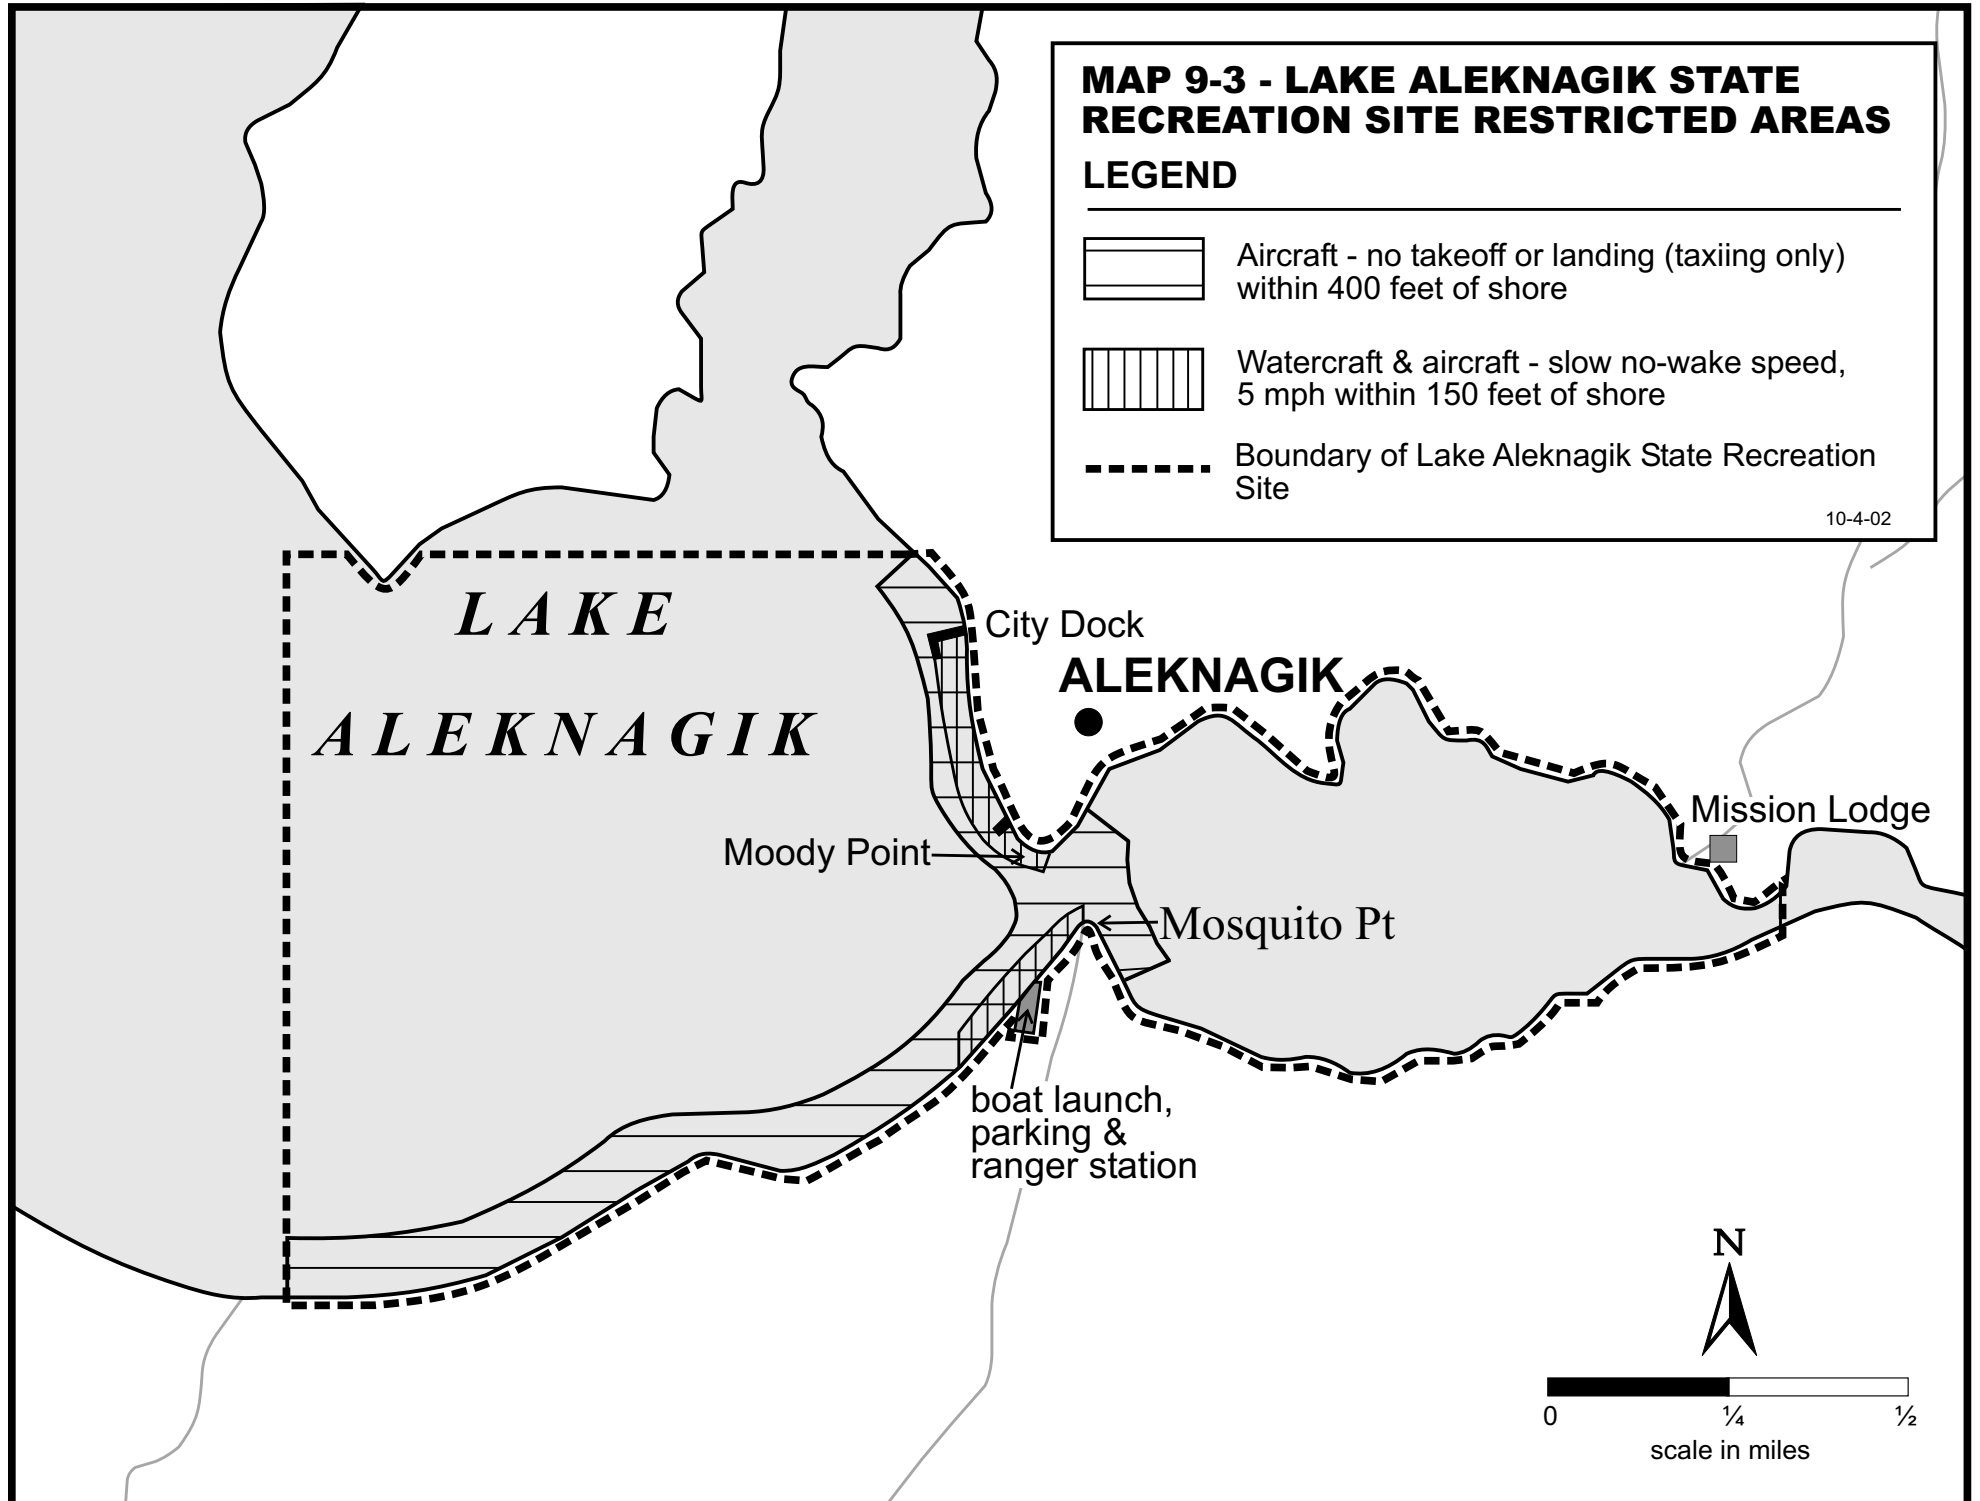

**MAP 9-3 - LAKE ALEKNAGIK STATE  
RECREATION SITE RESTRICTED AREAS**

**LEGEND**

 Aircraft - no takeoff or landing (taxiing only) within 400 feet of shore

 Watercraft & aircraft - slow no-wake speed, 5 mph within 150 feet of shore

 Boundary of Lake Aleknagik State Recreation Site

10-4-02

*LAKE  
ALEKNAGIK*

City Dock

**ALEKNAGIK**

Mission Lodge

Moody Point

Mosquito Pt

boat launch,  
parking &  
ranger station

scale in miles